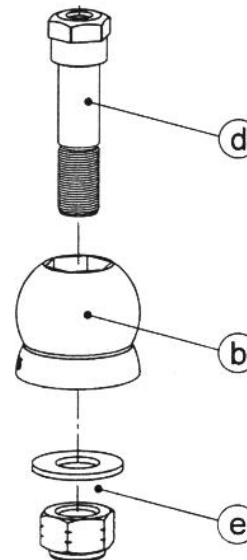

127 BARTLETT BALL

BAR-BC59AX - TRAILER KIT
(ITEMS A,J,K)

BAR-BC59DX - TRUCK KIT
(ITEMS B,C,D,E,F,G,H,I)

MAXIMUM A.T.M 24,000kg
RIGID DRAWBAR TRAILER

D-VALUE 155KN
HINGED DRAWBAR

ITEM	PART NUMBER	DESCRIPTION
A	BAR-BC59-1X	TRAILER HOOD
B	BAR-BC59-2X	5" BALL - HARDENED CAST
C	BAR-BC59-3	GREASE CAP
D	BAR-BC59-4	MAIN BOLT
E	BAR-BC59-3-5	NYLOC NUT AND WASHER
F	BAR-BC59-6	CLAMPING BOLT
G	BAR-BC59-7	COMPRESSION SPRING
H	BAR-BC59-8	LOCATING RING
I	BAR-BC59-9	SAFETY SPRING
J	BAR-BC59-10	MOUNTING BOLT
K	BAR-BC59-11	MOUNTING BOLT

95 BALL COUPLING

BAR-BC375AX - TRAILER KIT
(ITEMS A,I,J)

BAR-BC375DX - TRUCK KIT
(ITEMS B,C,D,E,F,G,H)

MAXIMUM A.T.M 7000kg
RIGID DRAWBAR TRAILER

D-VALUE 70KN
HINGED DRAWBAR TRAILER

ITEM	PART NUMBER	DESCRIPTION
A	BAR-BC375-1X	TRAILER HOOD – ALLOY STEEL
B	BAR-BC375-2X	BALL – CAST IRON
C	BAR-BC375-3	GREASE CAP
D	BAR-BC375-4	MAIN BOLT
E	BAR-BC5-3-5	NYLOC NUT
F	BAR-BC375-6	CLAMPING BOLT
G	BAR-BC375-7	COMPRESSION SPRING
H	BAR-BC375-9	SAFETY SPRING
I	BAR-BC375-10	MOUNTING BOLT
J	BAR-BC375-11	MOUNTING BOLT