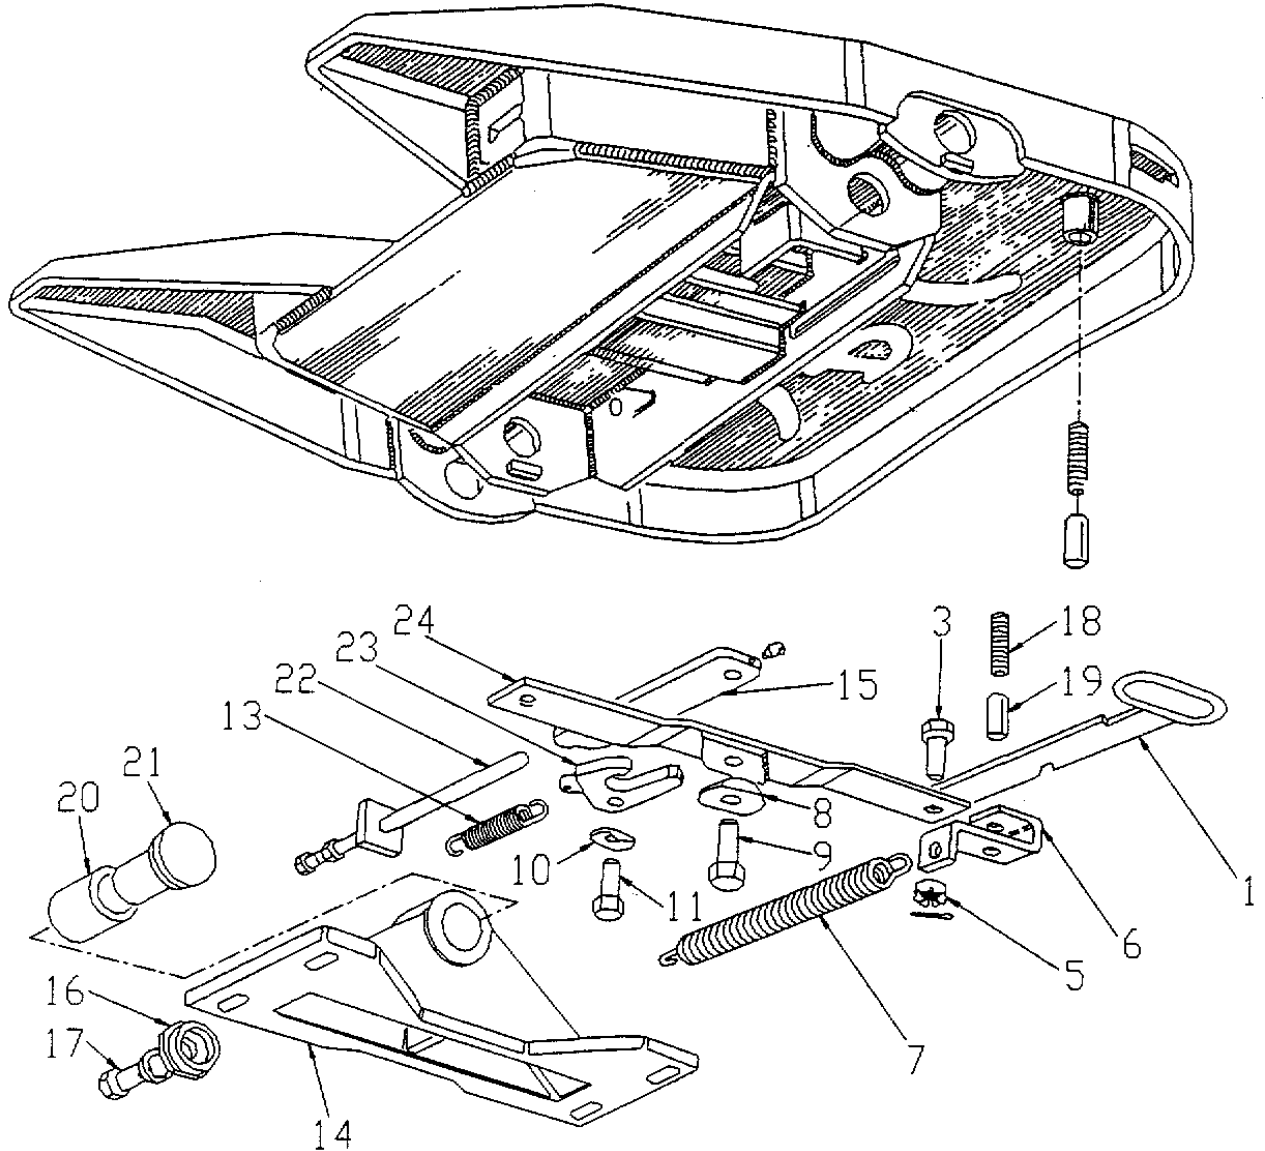

YORK BIG 'D'

ITEM	PART NUMBER	DESCRIPTION	ITEM	PART NUMBER	DESCRIPTION
1	SXT-11-1803	HANDLE ASSEMBLY	16	SXT-11-1813	COLLAR – SUIT FOOT PIN
2	YRK-49EW24	LOCK WASHER – M24	17	SXT-11-1814	SETSCREW – FOOT PIN
3	YRK-884042	CONNECTION BOLT – METRIC	18	YRK-505476	SECURITY SPRING
5	YRK-CNM16200	CASTLEATED NUT – M16	19	YRK-505475	SECURITY SLEEVE
6	YRK-500478	CONNECTION BRACKET	20	SXT-11-1812	FOOT BUSH – RUBBER
7	SXT-11-1806	SPRING – DUAL COIL	21	SXT-11-1811	FOOT PIN
8	SXT-11-1816	LOCK WASHER – LARGE	22	SXT-11-1804	ADJUSTING ROD ASSEMBLY
9	YRK-884041	PLUNGER BOLT – METRIC	23	SXT-11-1808	LOCK JAW
10	SXT-11-1819	LOCK WASHER – SMALL	24	SXT-11-1805-M	OPERATING LEVER - METRIC
11	SXT-11-1809	PIVOT BOLT – JAW			
13	YRK-500480	SPRING – SUIT JAW		SXT-11-1802-M	REPAIR KIT – METRIC
14	SXT-11-1810	MOUNT FOOT		YRK-505790	FOOT PIN KIT
15	SXT-11-1815-M	PLUNGER - METRIC