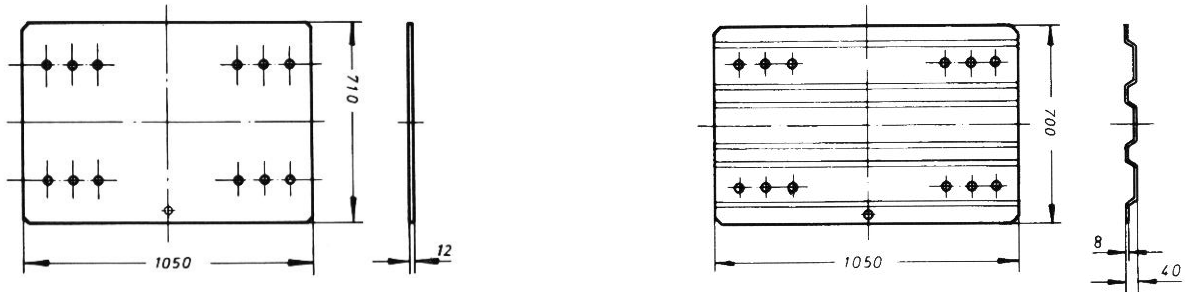

JOST FIFTH WHEEL MOUNTING PLATES

PART NUMBER	DESCRIPTION	DIMENSIONS
JST-BOLTS	TURNTABLE MOUNTING BOLT KIT	
JST-MP-0115	FLAT MOUNTING PLATE	1050mm x 710mm x 12mm
JST-MP-0118	FLAT MOUNTING PLATE	1050mm x 710mm x 16mm
JST-MP-2103	RIPPLE PLATE – 22mm HIGH	1050mm x 740mm x 8mm
JST-MP-4111	RIPPLE PLATE – 40mm HIGH	1050mm x 700mm x 8mm
JST-MP-5111	RIPPLE PLATE – 50mm HIGH	1080mm x 710mm x 8mm
JST-MP-6503	RIPPLE PLATE – 65mm HIGH	1050mm x 720mm x 12mm
JST-MP-1103	RIPPLE PLATE – 100mm HIGH	1060mm x 760mm x 12mm