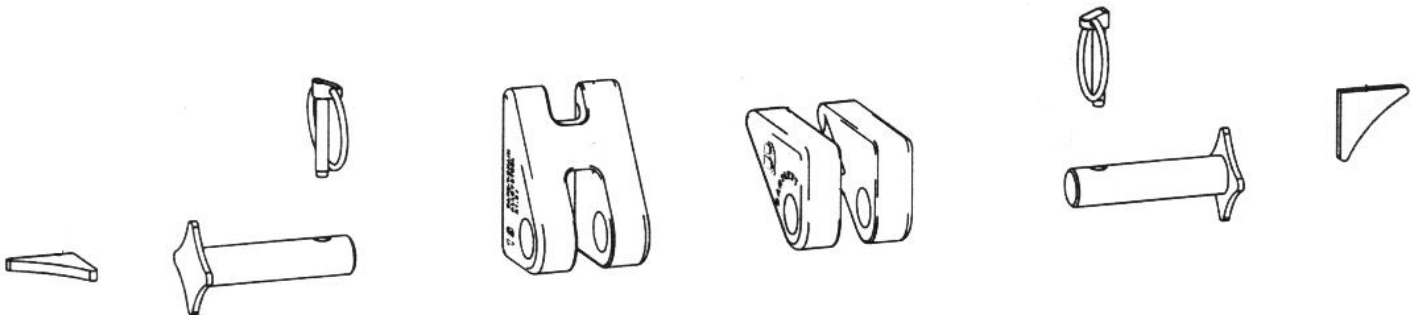

SAFETY CHAIN ATTACHMENTS

TOWBAR SET

PART NUMBER	DESCRIPTION	CAPACITY
BAR-SC62-13R	13mm CHAIN ATTACNMNT KIT	13500kg A.T.M
BAR-SC62-16R	16mm CHAIN ATTACHMENT KIT	21500kg A.T.M
BAR-SC62-19R	19mm CHAIN ATTACHMENT KIT	30000kg A.T.M