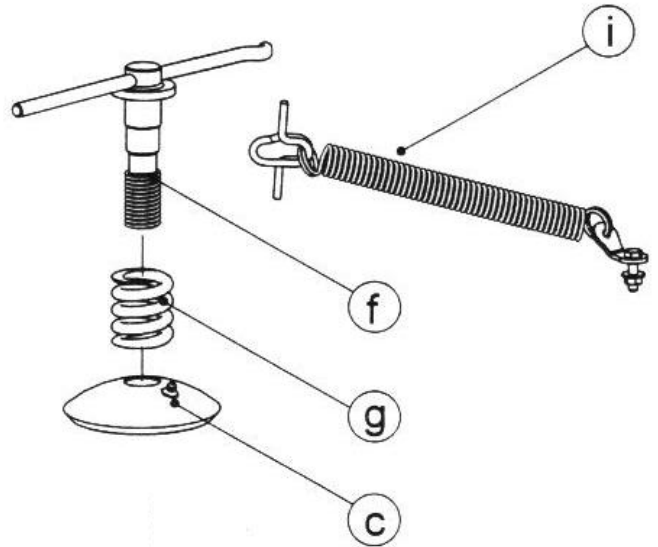

127 BARTLETT BALL