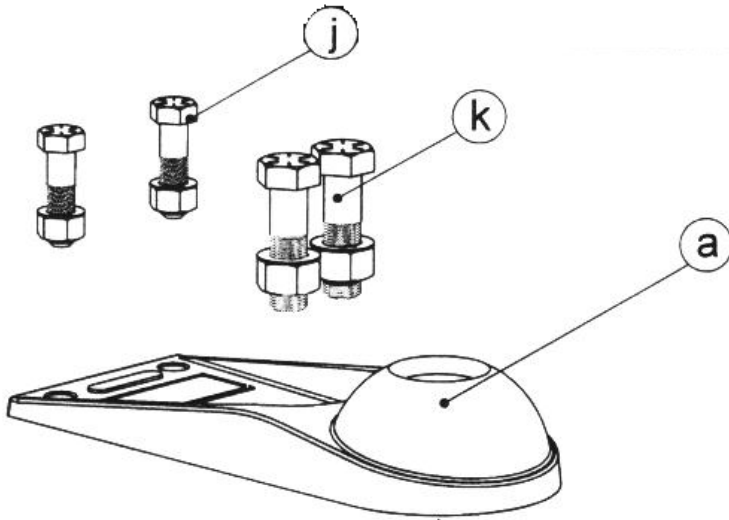

127 BARTLETT BALL