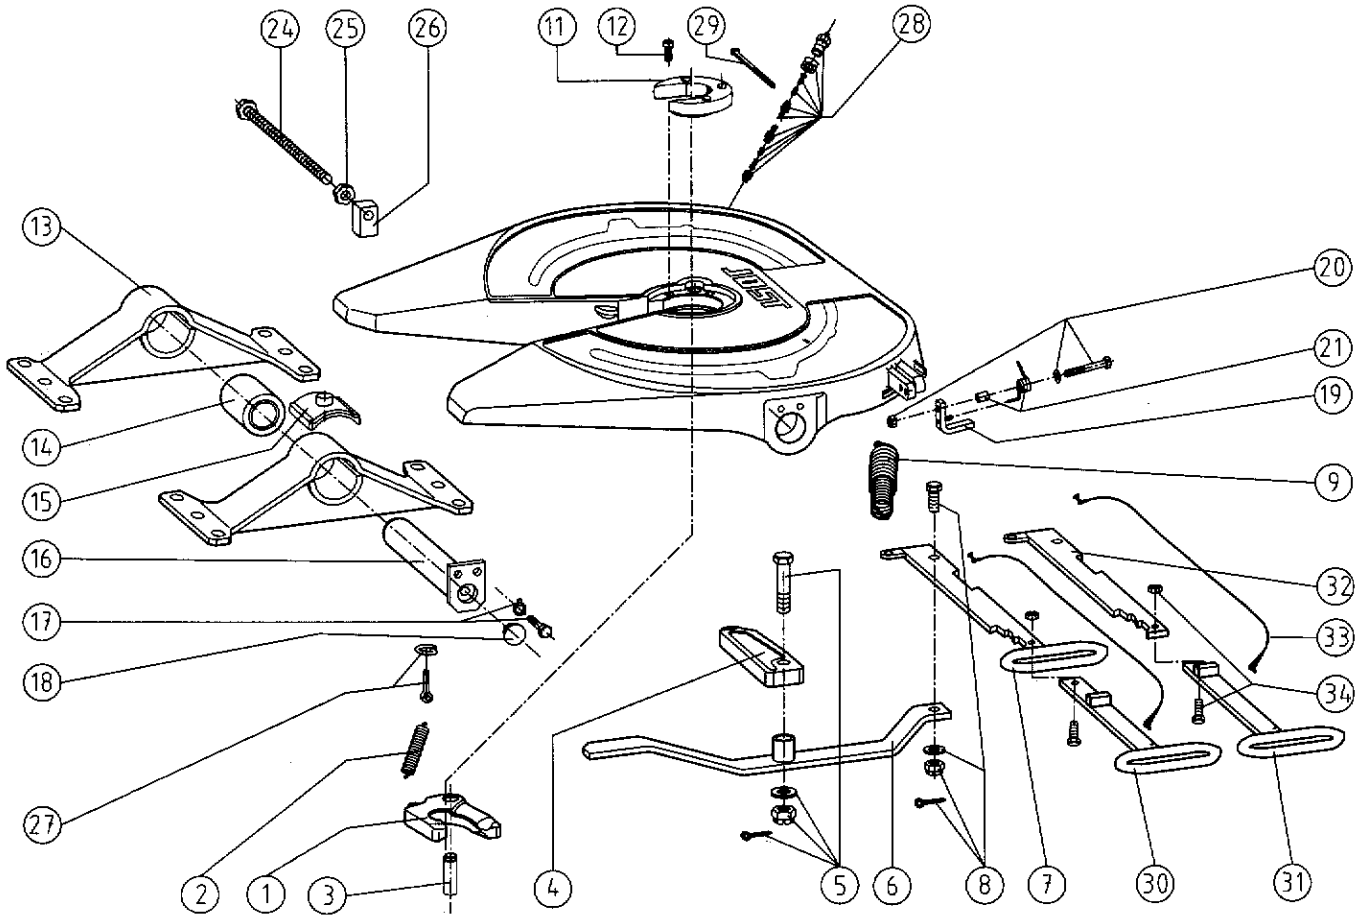

JOST JSK 37E SERIES

ITEM	PART NUMBER	DESCRIPTION	ITEM	PART NUMBER	DESCRIPTION
1	JST-SK-1489Z	LOCK JAW	14A	JST-SK-2905-95	RUBBER BUSH – CAST FEET
2	JST-SK-847	SPRING – LOCK JAW	14B	JST-SK-2905-20	POLYURETHANE BUSH
3	JST-SK-2106-67	PIVOT – LOCK JAW	15	JST-SK-3105-95	COLLAR
4	JST-SK-3205-06	LOCKING BAR	16	JST-SK-3104-05	SWIVEL PIN
5	JST-SK-3221-01	BOLT – LOCKING BAR	17	JST-SK-3121-28	BOLT – SWIVEL PIN
6	JST-SK-3105-18	RELEASE LEVER	18	JSL-JS-1101-12	PLUG – SWIVEL PIN
7	JST-SK-3105-15	RELEASE HANDLE	19	JST-SK-3121-52	SPRING LATCH ASSEMBLY
8	JST-SK-1513	HEAD BOLT	20	JST-SK-3521-03	BOLT FOR SPRING LATCH
9	JST-SK-3105-20	DOUBLE TENSION SPRING	21	JST-SK-3121-59	SPRING FOR LATCH
11	JST-SK-2105-19	WEAR RING	24	JST-SK-3105-97	ADJUSTING SCREW
12	JST-SK-2121-07	BOLT – WEAR RING	25	JST-SK-2121-78	HEX NUT
13A	JST-SK-2904-42E	PEDESTAL – BOLT ON (150mm)	26	JST-SK-3205-07	GUIDE BLOCK
13B	JST-SK-2904-40E	PEDESTAL – BOLT ON (185mm)	27	JST-SK-2122-04	EYE BOLT COMPLETE
13C	JST-SK-2920-130X	PEDESTAL – WELD ON (130mm)	28	JST-SK-3108-02	GREASE LINE COMPLETE
13D	JST-SK-2920-150X	PEDESTAL – WELD ON (150mm)	31	JST-SK-3105-113	HANDLE EXTENSION
13E	JST-SK-2905-185X	PEDESTAL – WELD ON (185mm)	32	JST-SK-3105-115	OPERATING LEVER
13F	JST-SK-2920-205X	PEDESTAL – WELD ON (205mm)	33	JST-SK-3521-02	CABLE EXTENSION
13G	JST-SK-2920-235X	PEDESTAL – WELD ON (235mm)	34	JST-SK-2421-50	EXTENDED HANDLE BOLT
13H	JST-SK-2920-255X	PEDESTAL – WELD ON (255mm)