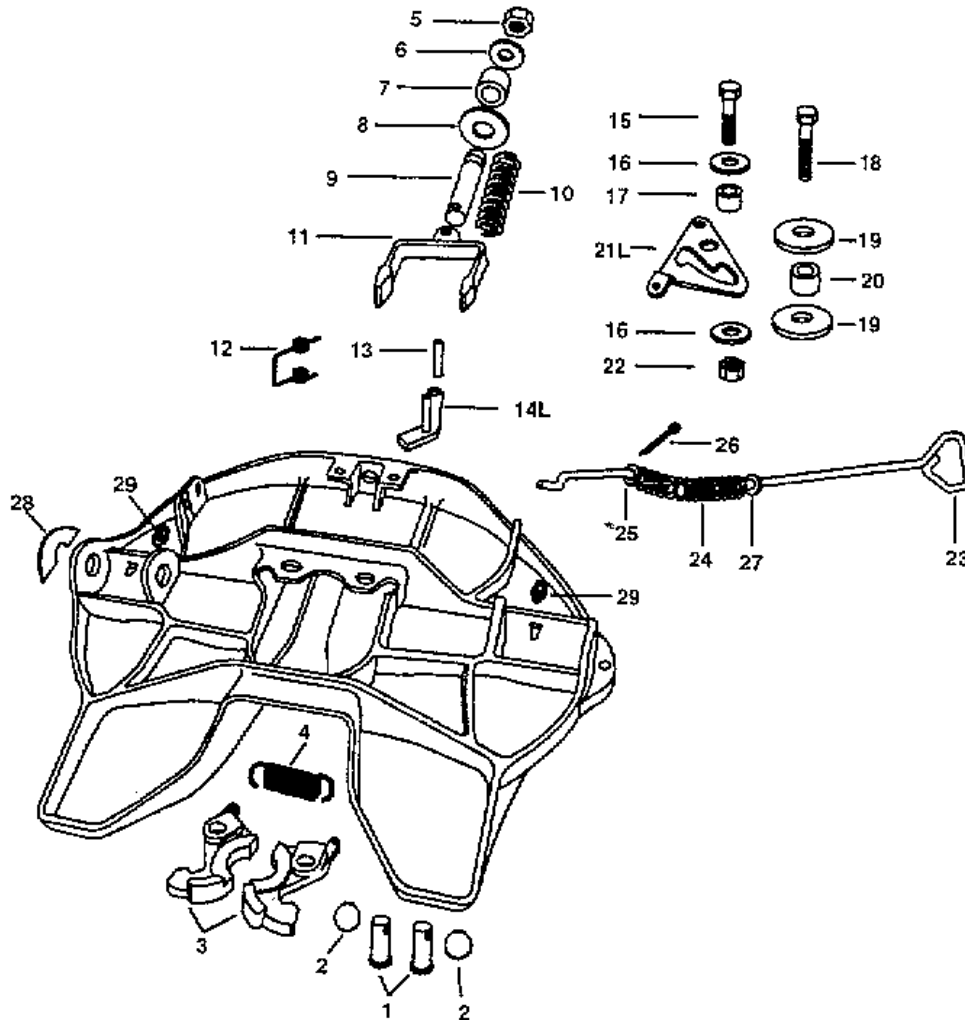

HOLLAND FW351 SERIES

ITEM	PART NUMBER	DESCRIPTION	ITEM	PART NUMBER	DESCRIPTION
1	HOL-0729282	LOCK PIN – JAW	19	HOL-07431	WASHER
2	HOL-5A	CIRCLIP – SUIT JAW PIN	20	HOL-1507	ROLLER – 5/8" I.D
3	HOL-07296	LOCK JAW SET	21R	HOL-07150R	CAM PLATE – R.H
4	HOL-07628	EXTENSION SPRING	21L	HOL-07150L	CAM PLATE – L.H
5	HOL-HNH34F	LOCKNUT – 3/4"	22	HOL-T69A	LOCKNUT – 12mm
6	HOL-PW1316112	WASHER – 3/4"	23	HOL-071511	RELEASE HANDLE
7	HOL-1127	RUBBER WASHER	24	HOL-07291	COMPRESSION SPRING
8	HOL-02312	LOCK ADJUSTMENT TAG	25	HOL-PW17321116	WASHER
9	HOL-1706	YOKE SHAFT	26	HOL-07508	COTTER PIN
10	HOL-1505	COMPRESSION SPRING	27	HOL-T49	WASHER
11	HOL-07295	YOKE	28	HOL-07610	OPERATION TAG
12	HOL-2149	TORSION SPRING	29	HOL-H38	GREASE NIPPLE
13	HOL-21S5002750	ROLL PIN – 12mm x 70mm	30	HOL-C95	HEX HEAD CAP SCREW
14	HOL-3542R	SECONDARY LOCK – R.H	31	HOL-06356	FOOT PIN
14L	HOL-3542L	SECONDARY LOCK – L.H	32	HOL-RK-1604-5	FOOT BUSH KIT – STD.
15	HOL-1021	HEX HEAD CAP SCREW	33	HOL-RK-1604-5J	FOOT BUSH KIT – H/DUTY
16	HOL-08559	WASHER	34	HOL-3542M	MANUAL LOCK HANDLE
17	HOL-1029	ROLLER – 1/2" I.D	35	HOL-3528	MANUAL LOCK
18	HOL-CX58F134	HEX HEAD CAP SCREW