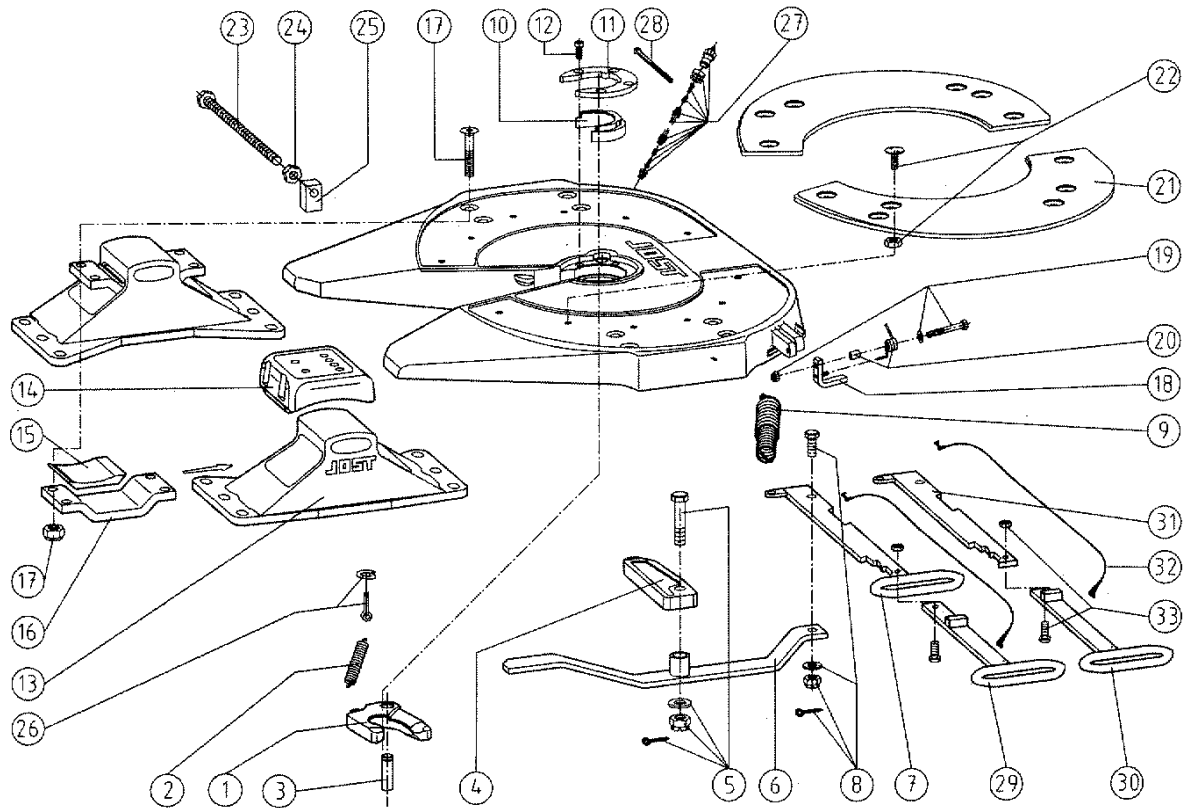

JOST JSK 37CZW SERIES

ITEM	PART NUMBER	DESCRIPTION	ITEM	PART NUMBER	DESCRIPTION
1	JST-SK-1489Z	LOCK JAW	15	JST-SK-2105-25	LOWER RUBBER CUSHION
2	JST-SK-847	SPRING – LOCK JAW	16	JST-SK-1372	MOUNTING BRACKET
3	JST-SK-2106-67	PIVOT – LOCK JAW	17	JST-SK-2121-15	BOLT ASSEMBLY
4	JST-SK-3205-06	LOCKING BAR	18	JST-SK-3121-52	SPRING LATCH
5	JST-SK-3221-01	BOLT – LOCKING BAR	19	JST-SK-3521-03	BOLT FOR SPRNG LATCH
6	JST-SK-3105-18	RELEASE LEVER	20	JST-SK-3121-59	LATCH SPRING AND SPACER
7	JST-SK-3105-15	RELEASE HANDLE	21	JST-SK-3105-87R	WEAR PAD – R.H (4 BOLT)
8	JST-SK-1513	HEAD BOLT		JST-SK-3105-87L	WEAR PAD – L.H (4 BOLT)
9	JST-SK-3105-20	DOUBLE TENSION SPRING	22	JST-SK-3121-062	BOLT COMPLETE
10	JST-SK-3105-92	NYLON INSERT – WEAR RING	23	JST-SK-3105-97	ADJUSTING SCREW
11	JST-SK-3105-93	WEAR RING	24	JST-SK-2121-78	HEXAGON NUT
12	JST-SK-3121-55	SOCKET HEAD BOLT	25	JST-SK-3205-07	GUIDE PLATE
13A	JST-SK-2104-01	PEDESTAL – BOLT ON (185mm)	26	JST-SK-2122-04	EYE BOLT COMPLETE
13B	JST-SK-2104-02	PEDESTAL – BOLT ON (150mm)	27	JST-SK-3108-02	LUBRICATION TUBING
13C	JST-SK-2104-21	PEDESTAL – BOLT ON (170mm)	28	JST-SK-3121-13	TUBING CLAMP
13D	JST-SK-2104-14	PEDESTAL – BOLT ON (250mm)	30	JST-SK-3105-113	EXTENSION HANDLE GRIP
13E	JST-SK-2104-20	PEDESTAL – BOLT ON (300mm)	31	JST-SK-3105-115	EXTENDED HANDLE LOWER
13F	JST-SK-2104-02X	PEDESTAL – WELD ON (150mm)	32	JST-SK-3521-02	LATCH CORD COMPLETE
13G	JST-SK-2104-01X	PEDESTAL – WELD ON (185mm)	33	JST-SK-2421-50	SOCKET HEAD BOLT
14	JST-SK-1259	UPPER RUBBER CUSHION			

PART NUMBER	ITEM INCLUDED IN KIT	DESCRIPTION
JST-SK-3221-52Z	1,2,3,27	JAW KIT C/W PIN,SPRING AND GREASE TUBE
JST-SK-3121-060Z	1,2,3,8,10,12,27	JAW KIT C/W PIN,SPRING,INSERT AND WEAR RING BOLTS
JST-SK-2121-6937CZ	14,15,17	UPPER AND LOWER RUBBER CUSHIONS WITH BOLTS
JST-SK-3106-04	21,22	NYLON WEAR PAD SET (4 BOLT)
JST-SK-3106-006	21,22	NYLON WEAR PAD SET (6 BOLT)
JST-SK-3121-52-KIT	18,19,20	LATCH C/W SPRING AND BOLT