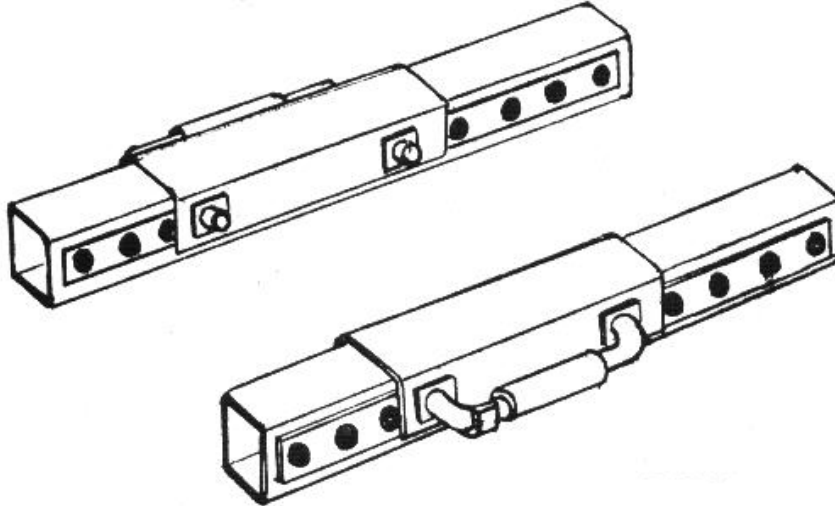

SLIDE RAILS

EQP-TT-44 - SLIDE RAIL SET COMPLETE (HERCLIFT BRAND)

EQP-TT-45 - SLIDE RAIL SET COMPLETE (TRANSPARTS BRAND)

SPARE PARTS

HERCLIFT

PART NUMBER	DESCRIPTION
EQP-TT-49	BOTTOM RAILS ONLY (PER PAIR)
SXT-11-1637	TOP RAILS ONLY (PER PAIR)
	SLIDE RAIL PIN ONLY – PLAIN
	SLIDE RAIL PIN ONLY – SPRING LOADED

TRANSPARTS

PART NUMBER	DESCRIPTION
TNP-L-215	SLIDER HANDLE ONLY (EACH)
TNP-L-216	SLIDER TOPS ONLY (PER PAIR)
TNP-L-218	SLIDER TOPS C/W PINS AND LYNCH PINS
TNP-L-219	BOTTOM RAILS ONLY (PER PAIR)
TNP-L-220	LYNCH PIN ONLY – 1/4" DIAMETER
TNP-L-221	LYNCH PIN ONLY – 3/8" DIAMETER