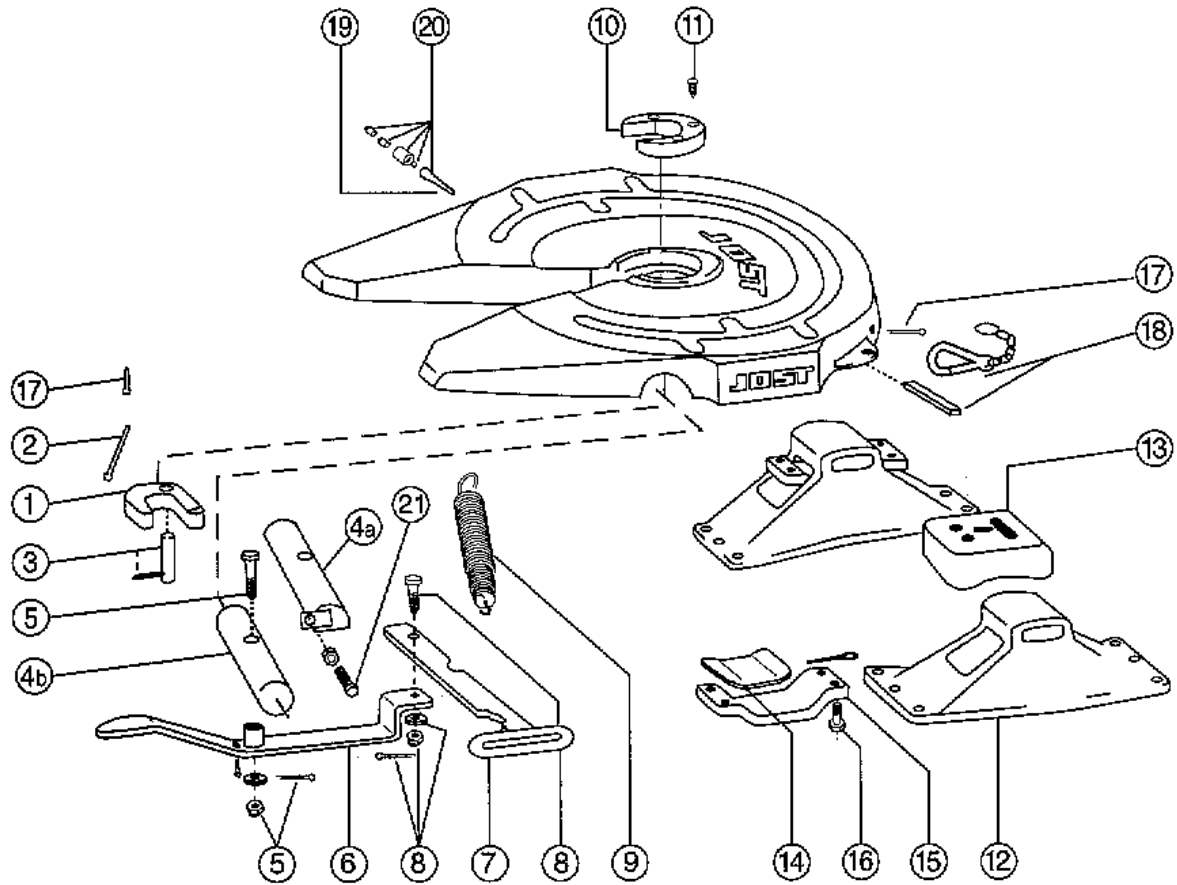

JOST JSK36CV SERIES

ITEM	PART NUMBER	DESCRIPTION	ITEM	PART NUMBER	DESCRIPTION
1	JST-SK-2105-15	LOCK JAW	12E	JST-SK-2104-20	PEDESTAL – BOLT ON (300Mm)
2	JST-SK-847	SPRING – LOCK JAW	12F	JST-SK-2104-02X	PEDESTAL – WELD ON (150mm)
3	JST-SK-2121-13	PIN – LOCK JAW	12G	JST-SK-2104-01X	PEDESTAL – WELD ON (185mm)
4A	JST-SK-2106-31	LOCKING BAR – AFTER 1992	13	JST-SK-1259	RUBBER CUSHION – UPPER
4B	JST-SK-2105-17	LOCKING BAR – AUTO(PRE 1992)	14	JST-SK-2105-25	RUBBER CUSHION – LOWER
5	JST-SK-2121-14	BOLT – LOCKING BAR	15	JST-SK-1372	MOUNTING BRACKET
6	JST-SK-2105-01	RELEASE LEVER	16	JST-SK-60	HEX BOLT
7	JST-SK-2105-07	OPERATING HANDLE	17	JST-SK-1974	SPLIT PIN
8	JST-SK-1513	BOLT ASSEMBLY	18A	JST-SK-1436V	SPRING HOOK,CHAIN & WEDGE
9	JST-SK-2105-11	DOUBLE TENSION SPRING	18B	JST-SK-1436	SPRING HOOK & CHAIN
10	JST-SK-2105-19	WEAR RING – 3 HOLE	19	JST-SK-2105-28	LUBRICATION FITTING
11	JST-SK-2121-07	SOCKET HEAD BOLT	20	JST-SK-1976	GREASE NIPPLE COMPLETE
12A	JST-SK-2104-02	PEDESTAL – BOLT ON (150mm)	21	JST-SK-2121-76	ADJUSTING SCREW
12B	JST-SK-2104-21	PEDESTAL – BOLT ON (170mm)	22	JST-SK-3121-52	SPRING LATCH (AFTER 2000)
12C	JST-SK-2104-01	PEDESTAL – BOLT ON (185mm)	23	JST-SK-3521-03	BOLT ON SPRING LATCH
12D	JST-SK-2104-14	PEDESTAL – BOLT ON (250mm)	24	JST-SK-3121-59	SPRING FOR LATCH

PART NUMBER	ITEM INCLUDED IN KIT	DESCRIPTION OF GOODS
JST-SK2121-50	1,2,3,10,11	JAW KIT C/W WEAR RING AND BOLTS
JST-SK-2121-52	1,2,3	JAW KIT INCLUDING JAW,PIN AND SPRING
JST-SK-2121-68	1,2,3,8,10,11,18	JAW KIT C/W WEAR RING,BOLTS AND SAFETY CHAIN
JST-SK-2121-6936CV	13,14,16	UPPER AND LOWER RUBBER CUSHION KIT