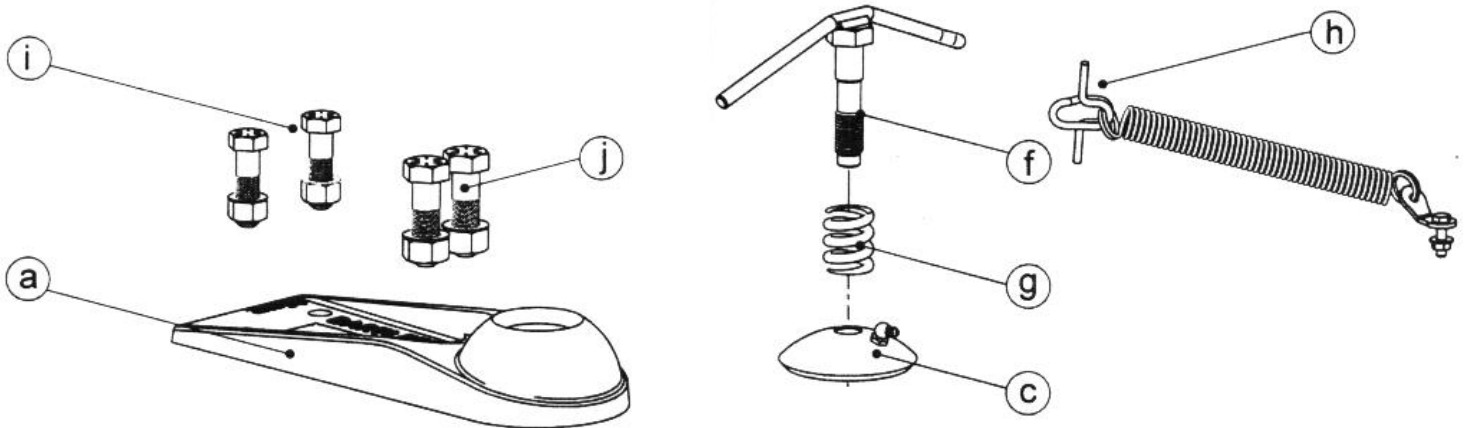

95 BALL COUPLING

BAR-BC375AX - TRAILER KIT
(ITEMS A,I,J)

BAR-BC375DX - TRUCK KIT
(ITEMS B,C,D,E,F,G,H)

MAXIMUM A.T.M 7000kg
RIGID DRAWBAR TRAILER

D-VALUE 70KN
HINGED DRAWBAR TRAILER