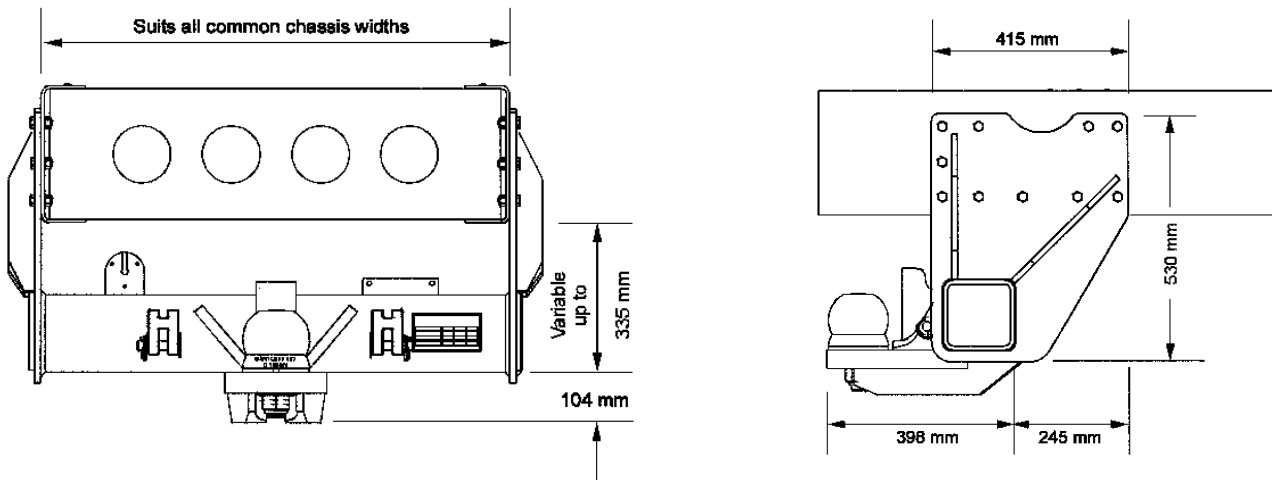

BARTLETT TOWBAR KITS

BAR-BT1200B - TOWBAR KIT TO SUIT A BARTLETT 95 SERIES BALL COUPLING
RATING : MAXIMUM 7000kg A.T.M

BAR-BT1200H - TOWBAR KIT TO SUIT APPROVED PINTLE HOOK COUPLINGS
RATING : MAXIMUM 7000kg A.T.M

BAR-BT1300 - TOWBAR KIT TO SUIT A BARTLETT 127 SERIES BALL COUPLING
RATING : MAXIMUM 13000kg A.T.M

BAR-BT1400A - TOWBAR KIT TO SUIT AUTOMATIC PIN COUPLINGS OR HEAVY PINTLE HOOKS
RATING : MAXIMUM 21500kg A.T.M

BAR-BT1400B - TOWBAR KIT TO SUIT BARTLETT 127 SERIES BALL COUPLING
RATING : MAXIMUM 21500kg A.T.M (UPGRADEABLE TO 24000kg A.T.M)

BAR-BT1700A - TOWBAR KIT TO SUIT AUTOMATIC PIN COUPLINGS
RATING : MAXIMUM 21500kg A.T.M (UPGRADABLE TO 30000kg A.T.M)

BAR-BT1700B - TOWBAR KIT TO SUIT BARTLETT 127 SERIES BALL COUPLING
RATING : 21500kg A.T.M (UPGRADEABLE TO 24000kg OR 30000kg FOR DOG TRAILERS)