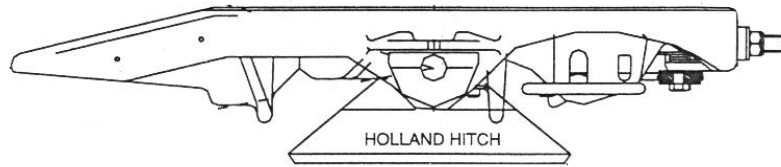

FIFTH WHEELS AND TOW COUPLINGS

SECTION 6

HOLLAND FIFTH WHEELS

CAST FIFTH WHEEL ONLY

PART NUMBER	DESCRIPTION	HEIGHT
HOL-FW-351	PRO HITCH TOP ONLY	
HOL-FW-351-A	PRO HITCH ON CAST WELD ON FEET	198mm
HOL-FW-351-L	PRO HITCH ON CAST WELD ON FEET	143mm
HOL-FW-351-T	PRO HITCH ON CAST WELD ON FEET	165mm
HOL-FW-351-X	PRO HITCH ON CAST WELD ON FEET	233mm

CAST FIFTH WHEEL ON BASE PLATE

PART NUMBER	DESCRIPTION	HEIGHT
HOL-FW-351-L1	PRO HITCH ON 12mm MOUNTING PLATE	155mm
HOL-FW-351-L2	PRO HITCH ON 16mm MOUNTING PLATE	159mm
HOL-FW-351-T1	PRO HITCH ON 12mm MOUNTING PLATE	177mm
HOL-FW-351-T2	PRO HITCH ON 16mm MOUNTING PLATE	181mm
HOL-FW-351-F1	PRO HITCH ON 12mm MOUNTING PLATE	200mm
HOL-FW-351-F2	PRO HITCH ON 16mm MOUNTING PLATE	204mm
HOL-FW-351-A1	PRO HITCH ON 12mm MOUNTING PLATE	210mm
HOL-FW-351-A2	PRO HITCH ON 16mm MOUNTING PLATE	214mm
HOL-FW-351-X1	PRO HITCH ON 12mm MOUNTING PLATE	245mm
HOL-FW-351-X2	PRO HITCH ON 16mm MOUNTING PLATE	249mm