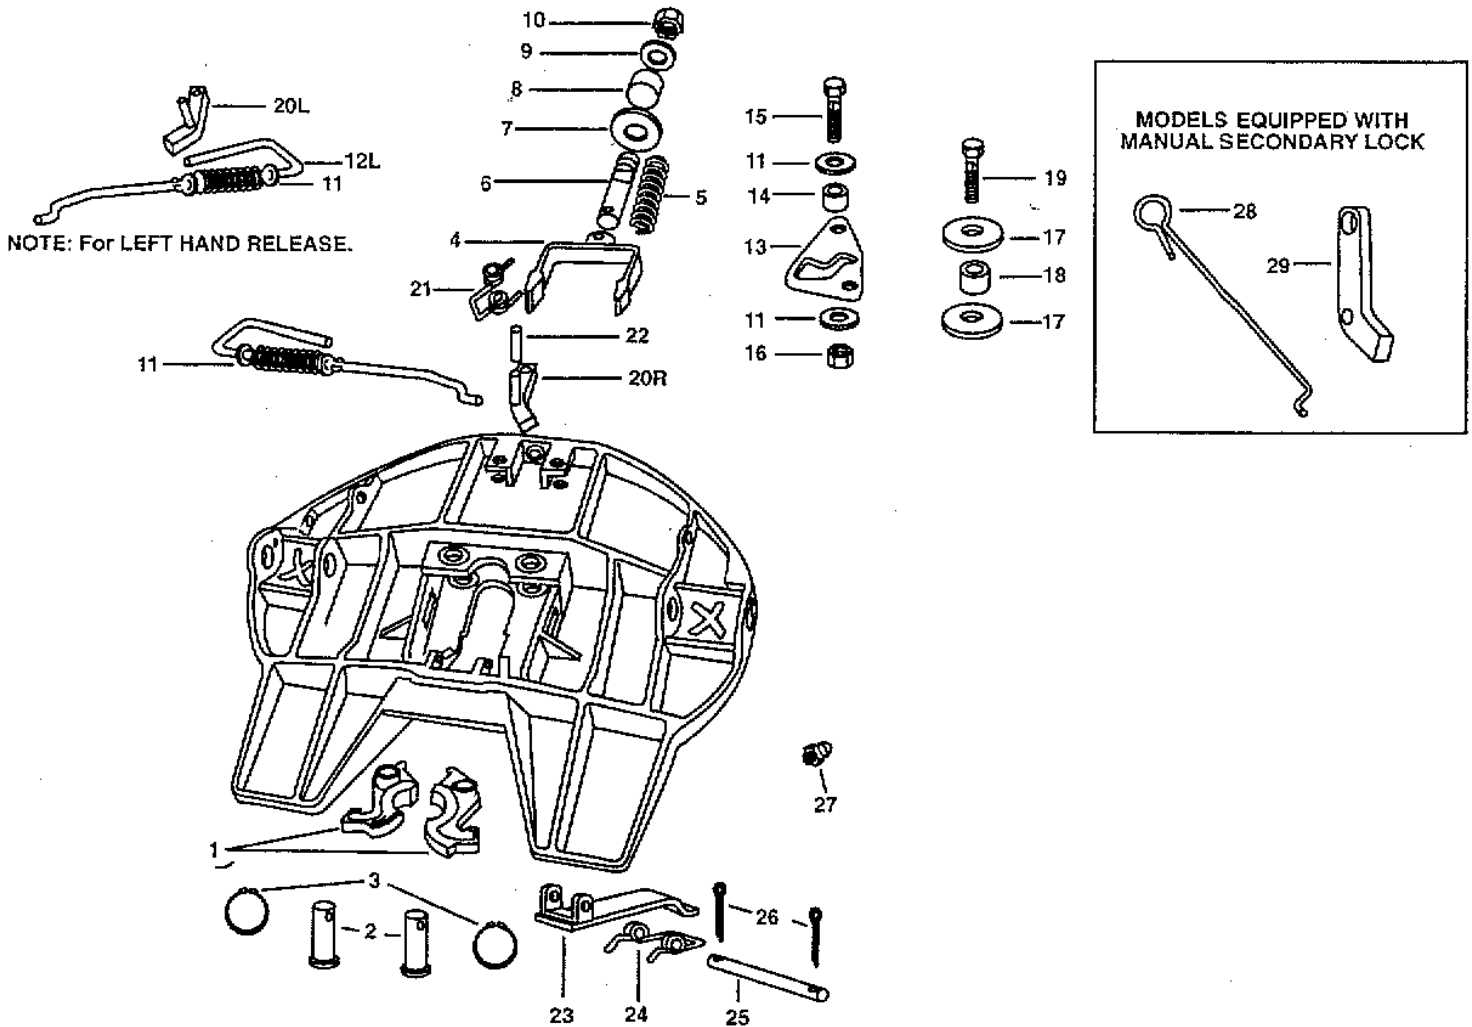

CAST FIFTH WHEEL ON BASE PLATE

PART NUMBER	DESCRIPTION	HEIGHT
HOL-FW-351-L1	PRO HITCH ON 12mm MOUNTING PLATE	155mm
HOL-FW-351-L2	PRO HITCH ON 16mm MOUNTING PLATE	159mm
HOL-FW-351-T1	PRO HITCH ON 12mm MOUNTING PLATE	177mm
HOL-FW-351-T2	PRO HITCH ON 16mm MOUNTING PLATE	181mm
HOL-FW-351-F1	PRO HITCH ON 12mm MOUNTING PLATE	200mm
HOL-FW-351-F2	PRO HITCH ON 16mm MOUNTING PLATE	204mm
HOL-FW-351-A1	PRO HITCH ON 12mm MOUNTING PLATE	210mm
HOL-FW-351-A2	PRO HITCH ON 16mm MOUNTING PLATE	214mm
HOL-FW-351-X1	PRO HITCH ON 12mm MOUNTING PLATE	245mm
HOL-FW-351-X2	PRO HITCH ON 16mm MOUNTING PLATE	249mm

BALLRACES

PART NUMBER	DESCRIPTION
HOL-BR-DR90-1000	30T DOUBLE ROW BALLRACE – UNDRILLED – 90mm HEIGHT
HOL-BR-SR60-1000	16T SINGLE ROW BALLRACE – UNDRILLED – 60mm HEIGHT
HOL-BR-SR60-1000D	16T SINGLE ROW BALLRACE – DRILLED – 60mm HEIGHT

HOLLAND FW3500 SERIES

ITEM	PART NUMBER	DESCRIPTION	ITEM	PART NUMBER	DESCRIPTION
1	HOL-1704-2	2" JAW SET	18	HOL-1507	ROLLER
2	HOL-1313H	LOCK PIN - SUIT JAWS	19	HDW-B-0625-13	BOLT - 5/8" X 1 3/4"
3	HOL-5A	CIRCLIP - SUIT JAW PIN	20L	HOL-3542L	SECONDARY LOCK - L.H
4	HOL-1703	YOKE SUB ASSEMBLY	20R	HOL-3542R	SECONDARY LOCK - R.H
5	HOL-1505	SPRING - SUIT YOKE	21	HOL-2149	TORSION SPRING
6	HOL-1706	SHAFT - SUIT YOKE	22	HOL-21S5002750	ROLL PIN
7	HOL-02312	LOCK ADJUSTMENT TAG	23	HOL-3514	LOCKGUARD
8	HOL-1127	RUBBER WASHER	24	HOL-1044	TORSION SPRING
9	HOL-PW1316112	WASHER - 13/16" I.D	25	HOL-1055	PIN
10	HOL-HNH34F	LOCKNUT - 3/4" UNF	26	HOL-16	COTTER PIN
11	HOL-T49	WASHER - 9/16" I.D	27	HOL-H38	GREASE NIPPLE
12L	HOL-RK-1707D	HANDLE ASSY. - LEFT HAND	28	HOL-3542M	MANUAL LOCK HANDLE
13	HOL-1705	CAM PLATE	29	HOL-3528	MANUAL LOCK
14	HOL-1029	ROLLER	30	HOL-RK-1604-5	FOOT BUSH KIT - STD.
15	HDW-B-0625-13	BOLT - 5/8" X 1 3/4"		HOL-RK-1604-5J	FOOT BUSH KIT - H/DUTY
16	HOL-T69A	LOCKNUT - 1/2"	31	HOL-RK-2016	FOOT PIN KIT C/W ROLL PINS
17	HOL-1030-1	WASHER			