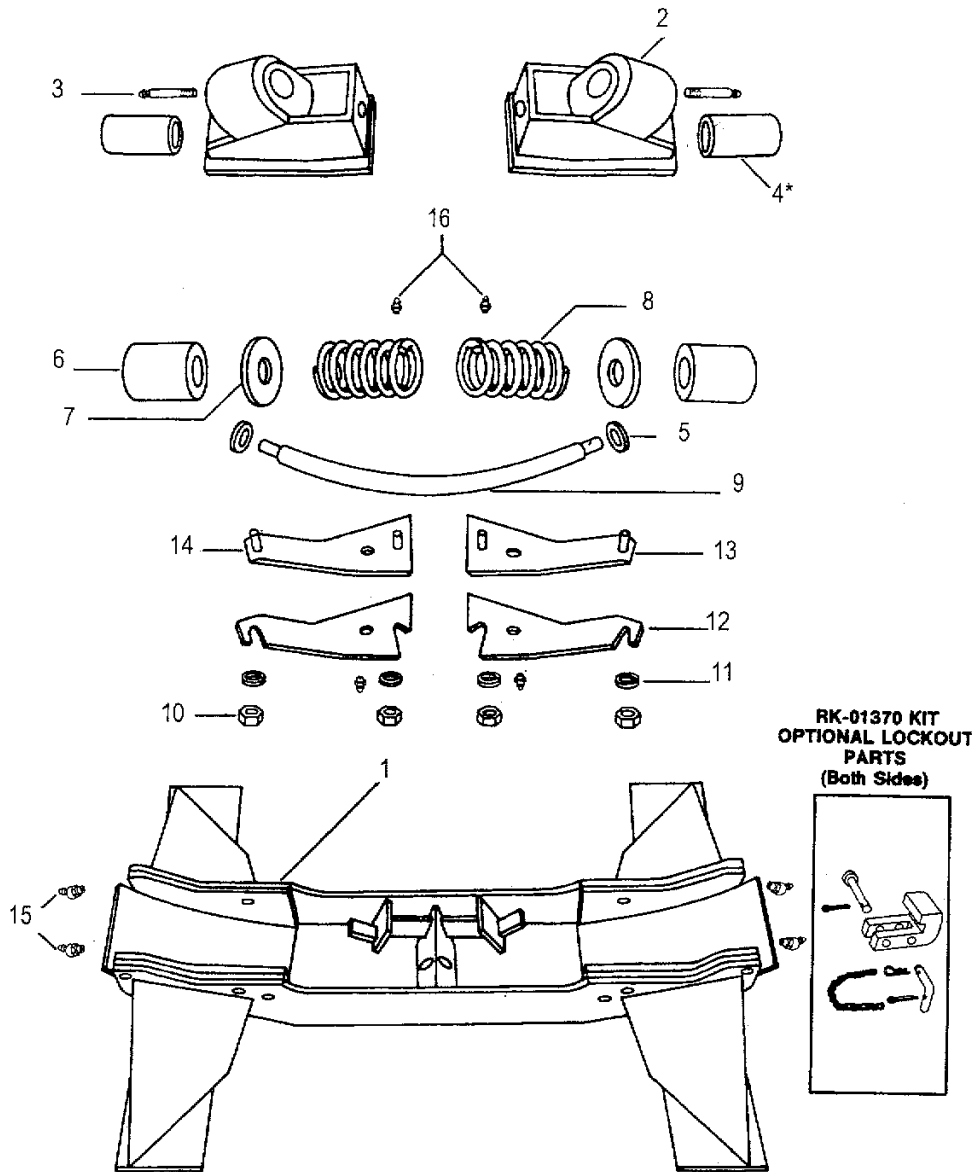

HOLLAND KOMPENSATOR BASE

ITEM	PART NUMBER	DESCRIPTION	ITEM	PART NUMBER	DESCRIPTION
2	HOL-0024	SHOE C/W GREASE NIPPLE	9	HOL-39	TIE BAR
3	HOL-H38F	GREASE NIPPLE	10	HOL-C59	HEX NUT - 1/2"
4	HOL-0011	FOOT BUSH - FW351 SERIES	11	HOL-T45	LOCK WASHER
4A	HOL-0012	FOOT BUSH - FW70 SERIES	12	HOL-0014	SHIM
5	HOL-PW1316112	WASHER	13	HOL-01997	WEAR PLATE - RIGHT HAND
6	HOL-0009	CUSHION (GREEN)	14	HOL-01998	WEAR PLATE - LEFT HAND
7	HOL-12842	WASHER	15	HOL-H38C	45dg GREASE NIPPLE
8	HOL-01923	SPRING	16	HOL-H38	GREASE NIPPLE

PART NUMBER	DESCRIPTION	ITEMS INCLUDED IN KIT
HOL-RK-0011	HOLLAND FOOT BUSH KIT - FW3540	2 X ITEM 4
HOL-RK-0012	HOLLAND FOOT BUSH KIT - FW7040	2 X ITEM 4A
HOL-RK-40IZ	KOMPENSATOR REPAIR KIT	2 X HOL-0014, 1 X HOL- 01997, 1 X HOL-01998 2 X HOL-0009, 2 X HOL-0011, 2 X HOL-01923
HOL-RK-01370	LOCKOUT KIT - KOMPENSATOR