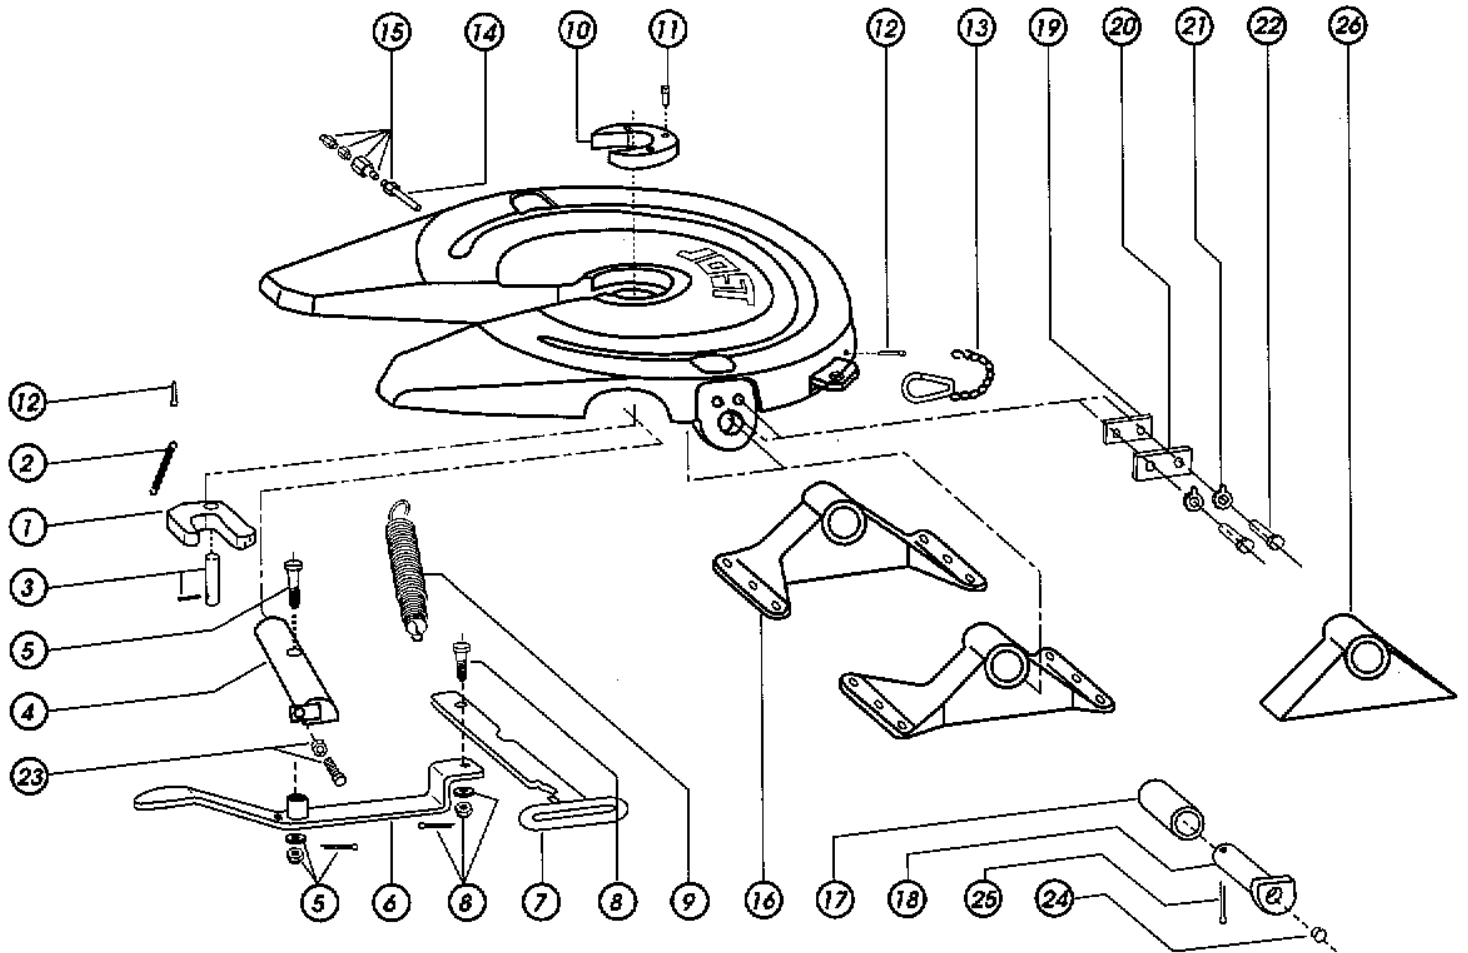

JOST JSK 36AV2 SERIES

ITEM	PART NUMBER	DESCRIPTION	ITEM	PART NUMBER	DESCRIPTION
1	JST-SK-2107-08	LOCK JAW	15	JST-SK-1976	GREASE NIPPLE COMPLETE
2	JST-SK-847	SPRING – LOCK JAW	16	JST-SK-2904-42	PEDESTAL – 150mm
3	JST-SK-2121-13	JAW PIN	16A	JST-SK-2904-40	PEDESTAL – 185mm
4	JST-SK-2106-31	LOCKING BAR	17	JST-SK-2905-20	FOOT BUSH – POLYURETHANE
5	JST-SK-2121-14	PIN – SUIT LOCKING BAR	18	JST-SK-2106-18	FOOT PIN
6	JST-SK-2105-01	RELEASE LEVER	19	JST-SK-2106-24	STOP
7	JST-SK-2105-07	RELEASE HANDLE	20	JST-SK-2106-23	STOP FOR SWIVEL PIN
8	JST-SK-1513	HEAD BOLT	21	JST-SK-2521-20	WASHER WITH TAP
9	JST-SK-2105-11	DOUBLE TENSION SPRING	22	JST-SK-2521-17	HEXAGON SCREW
10	JST-SK-2105-19	WEAR RING	23	JST-SK-2121-76	ADJUSTING SCREW
11	JST-SK-2121-07	SOCKET HEAD BOLT	24	JST-SK-2122-08	PLUG
12	JST-SK-1790	SPLIT PIN	25	JST-SK-2921-04	SPLIT PIN
13	JST-SK-1436	SPRING HOOK & CHAIN	26*	JST-SK-2920	FABRICATED PEDESTAL – HEIGHT REQUIRED
14	JST-SK-2105-28	GREASE TUBE