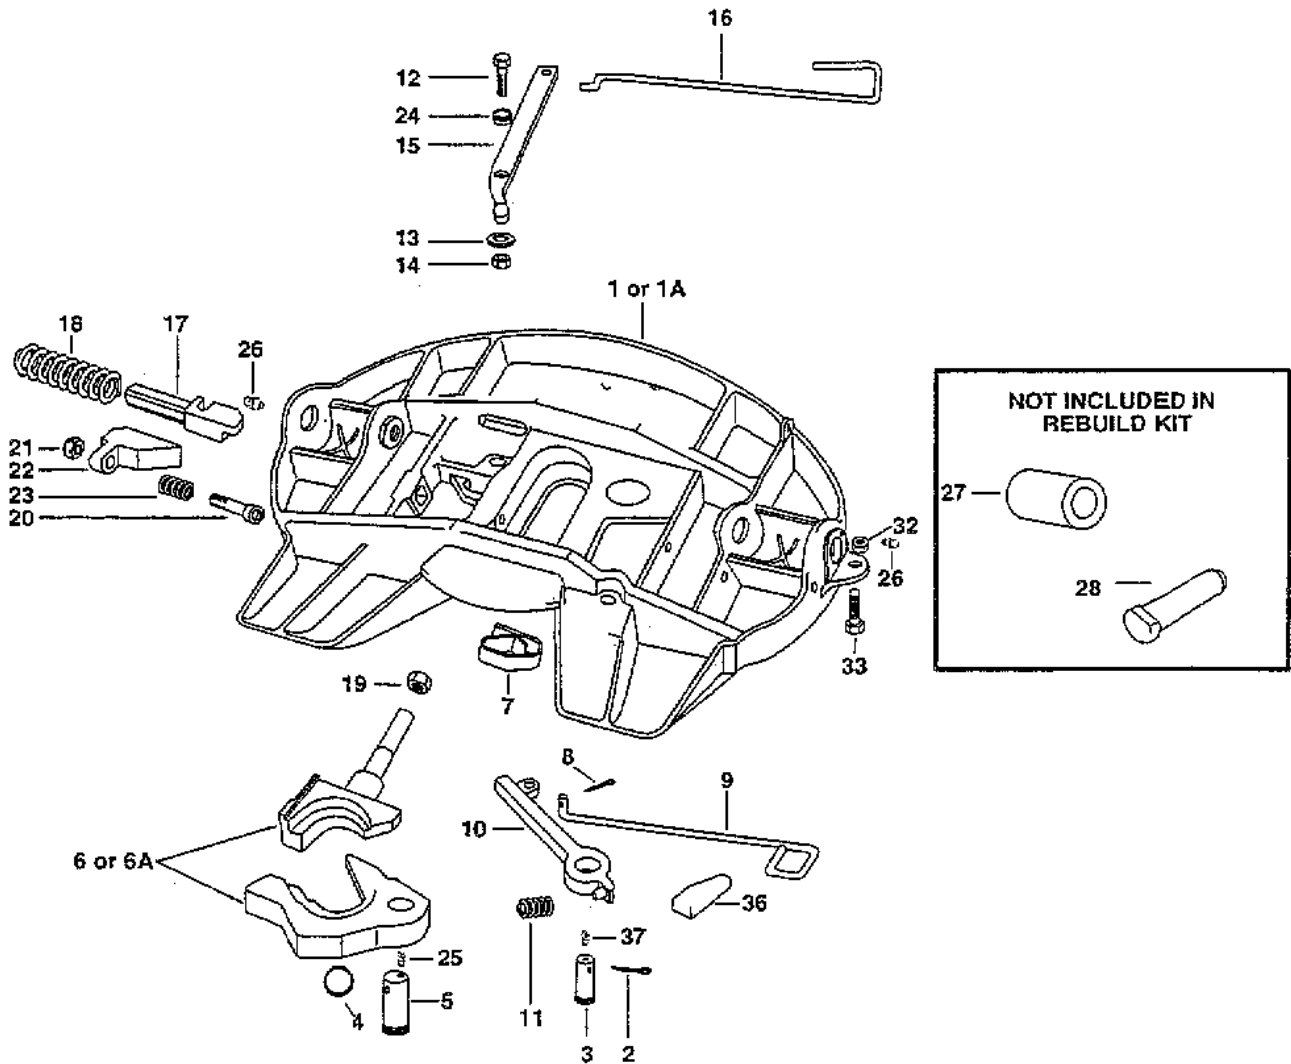

HOLLAND FW70 SERIES

ITEM	PART NUMBER	DESCRIPTION	ITEM	PART NUMBER	DESCRIPTION
1	HOL-FW70D	2" TOP PLATE ASSEMBLY	17	HOL-1104	PLUNGER
1A	HOL-FW70O	3 1/2" TOP PLATE ASSEMBLY	18	HOL-1007	COMPRESSION SPRING
2	HOL-T60	COTTER PIN - 1/4" X 2 1/2"	19	HOL-04473	1" JAM NUT
3	HOL-1016C	LOCK PIN	20	HOL-CS58C312	SOCKET HEAD CAP SCREW
4	HOL-10A	CIRCLIP	21	HOL-HNH58C	LOCK NUT - 5/8"
5	HOL-FW108D	LOCK PIN - JAW	22	HOL-31231	ADJUSTING WEDGE
6	HOL-FW104D	2" JAW SET	23	HOL-403	COMPRESSION SPRING
6A	HOL-FW104O	3 1/2" JAW SET	24	HOL-02949	BUSHING
7	HOL-FW128	SPRING	25	HOL-H38A	LUBE FITTING - 90dg
8	HOL-16	COTTER PIN - 1/8" X 1"	26	HOL-H38	LUBE FITTING
9	HOL-FW78	RELEASE HANDLE	27	HOL-1604-9A	FOOT BUSH - 70mm O.D
10	HOL-FW1372	SECONDARY LOCK ARM		HOL-1604-9U	FOOT BUSH - 64mm O.D
11	HOL-10282	SPRING	28	HOL-02759	FOOT PIN
12	HOL-1021	HEX HEAD CAP SCREW	32	HOL-T69A	HEX LOCK NUT
13	HOL-T49	PLAIN WASHER	33	HOL-C95	BOLT
14	HOL-T69A	HEX LOCK NUT	36	HOL-05768	ADJUSTING BLOCK
15	HOL-1005FH	RELEASE LEVER	37	HOL-767C	LUBE FITTING
16	HOL-1117H	RELEASE HANDLE