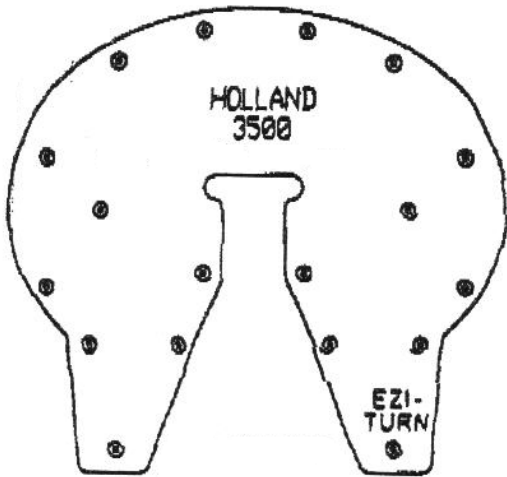

TURNTABLE EZI-TURN KITS

EQP-TT-01
HOLLAND FW 3500