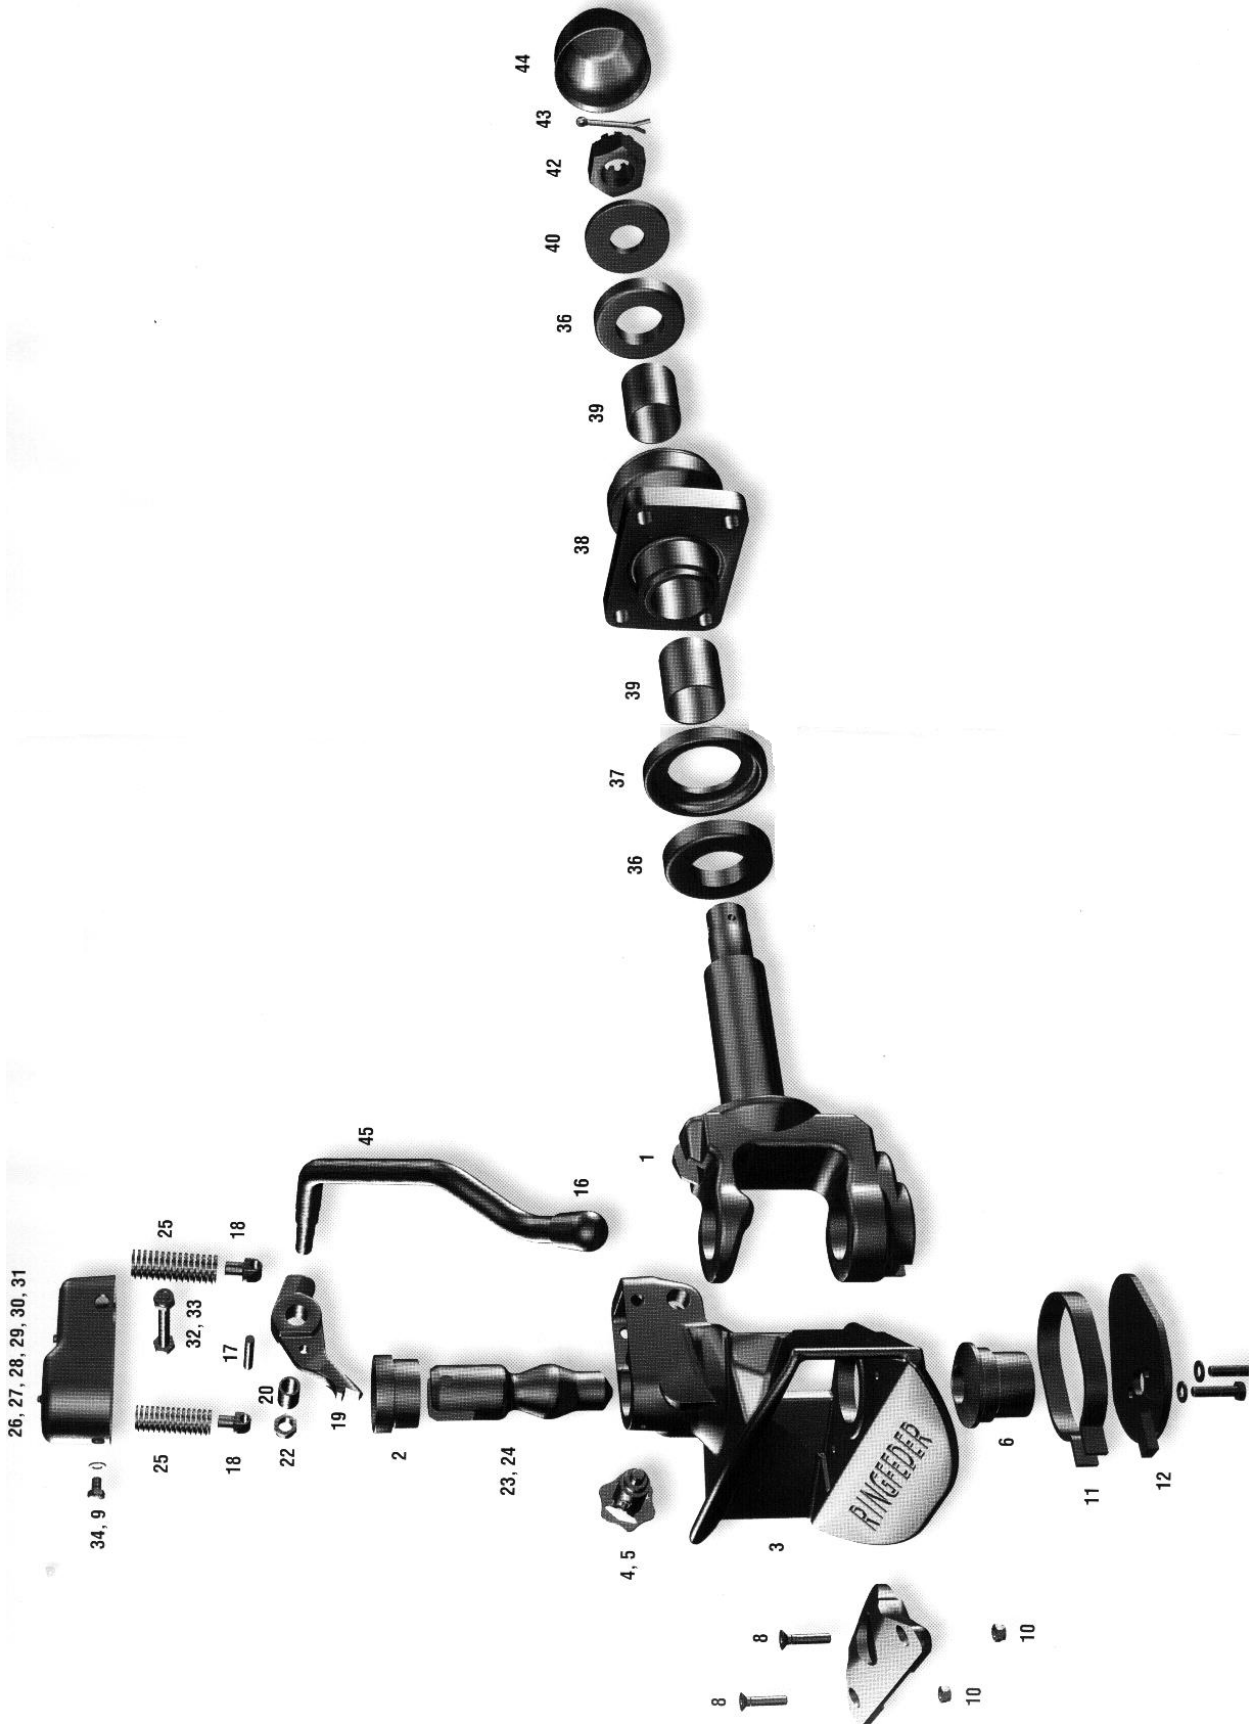

RINGFEDER

RINGFEDER

RNF-6999069 - MODEL 96 AUS RINGFEDER COUPLING COMPLETE

RNF-81G5KIT - RINGFEDER REPAIR KIT INC.ITEMS 2,6,7,8,9,10,23,24,25

ITEM	PART NUMBER 81G5 MODEL	PART NUMBER 96AUS MODEL	DESCRIPTION
1	RNF-2994615		DRAWBAR INC.ITEMS 2,41,42,43
2	RNF-153087	RNF-7998210	TOP GUIDE BUSH
3	RNF6990479	RNF-13997950	COUPLING BODY INC.ITEMS 4,5
4	RNF-1053124	RNF-13998035	COMPLETE SAFETY DEVICE
5			TAPERED GREASE NIPPLE – M8
6	RNF-153079	RNF-7998252	BOTTOM GUIDE BUSH
7	RNF-274593	RNF-6998321	PLASTIC WEAR PLATE INC.SCREW AND NUT
8			COUNTERSUNK SCREW – M8 x 40,DIN 7991
9			WASHER – M8
10			HEXAGONAL NUT – M8,DIN 980
11	RNF-1027182	RNF-7995610	RETURN SPRING
12	RNF-1027190	RNF-7995628	TAB WASHER
13			SPRING WASHER – M10
14	RNF-1046616		HEXAGONAL SCREW – M10 x 45
15	RNF-6990452		HAND LEVER INC.ITEMS 16,19,20,22
16			KNOB FOR HAND LEVER
17	RNF-152315	RNF-10991390	BOLT FOR SPRING ARM
18	RNF-152919	RNF-7998341	SPRING ARM
19			LOCKING LEVER
20			DISTANCE BUSH
22			LOCKING NUT – VM14,DIN 980
23	RNF-6990460	RNF-6990460	COUPLING BOLT INC.ITEM 24,25
24	RNF-154652	RNF-12991460	LOCKING SPRING
25	RNF-154830	RNF-13992274	LOCKING SPRING
26	RNF-6991645	RNF-6991645	END CAP INC.ITEMS 27,28,29
27			SPRING PIN
28			VOLUTE SPRING
29			BUTTONHEAD
30			NAMEPLATE INC.ITEM 31
31			BUTTONHEAD NOTCHED NAIL
32	RNF-6991670	RNF-6991670	HEXAGONAL SCREW M10 INC.ITEM 33
33			LOCKING NUT VM10
34	RNF-6991653		HEXAGONAL SCREW M8 x 12 INC.ITEM 9
36	RNF-1027204	RNF-14994568	RUBBER SPRING
37	RNF-1027212	RNF-14994472	THRUST WASHER
38	RNF-5999154	RNF-14994463	BAR GUIDE INC. ITEM 39
39	RNF-223905	RNF-14994876	BEARING BUSH
40	RNF-1027239	RNF-14994496	TENSION WASHER
41	RNF-1027140		SPRING WASHER B56
42	RNF-1069764	RNF-6997732	CASTELLATED NUT M56 X 2 INC.ITEM 43
43		RNF-12991533	COTTER PIN M8 X 80,DIN 94
44	RNF-1027247	RNF-14994455	PROTECTING CAP
45	RNF-6991661	RNF-6991661	HAND LEVER INC.ITEMS 16,19,20,22