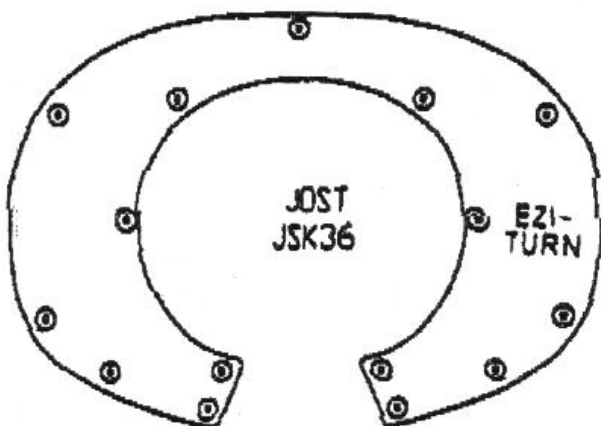

TURNTABLE EZI-TURN KITS

EQP-TT-01
HOLLAND FW 3500

EQP-TT-06
HOLLAND FW351

EQP-TT-05
YORK BIG 'D'

EQP-TT-03
JOST JSK 36 SERIES

EQP-TT-04
JOST JSK 37 SERIES

**ALL EZI TURN KITS ARE SUPPLIED WITH ALL RELEVANT MOUNTING
ACCESSORIES TO COMPLETE FITMENT**