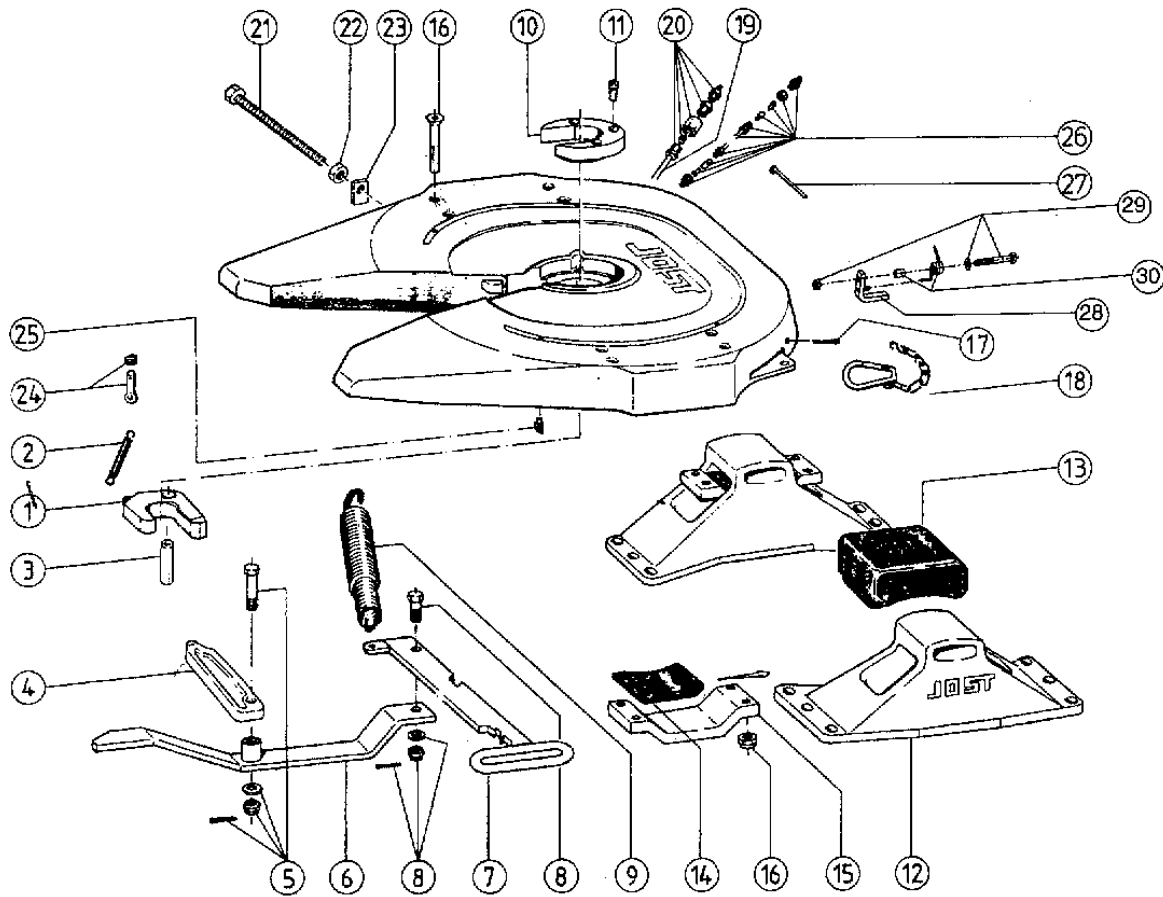

JOST JSK37CZ SERIES

ITEM	PART NUMBER	DESCRIPTION	ITEM	PART NUMBER	DESCRIPTION
1	JST-SK-1489Z	LOCK JAW	14	JST-SK-2105-25	LOWER RUBBER CUSHION
2	JST-SK-847	SPRING – LOCK JAW	15	JST-SK-1372	MOUNTING BRACKET
3	JST-SK-2106-67	PIVOT – LOCK JAW	16	JST-SK-2121-15	SOCKET HEAD BOLT
4	JST-SK-3205-06	LOCKING BAR	17	JST-SK-1974	SPLIT PIN
5	JST-SK-3221-01	BOLT COMPLETE-LOCKING BAR	18	JST-SK-1436	SPRING HOOK WITH CHAIN
6	JST-SK-3105-18	RELEASE LEVER	19	JST-SK-1989	LUBRICATION FITTING
7	JST-SK-3105-15	RELEASE HANDLE	20	JST-SK-1976	GREASE NIPPLE
8	JST-SK-1513	SOCKET HEAD BOLT	21	JST-SK-3105-05	ADJUSTING SCREW
9	JST-SK-3105-20	DOUBLE TENSION SPRING	22	JST-SK-2121-78	HEXAGON NUT
10	JST-SK-2105-19	WEAR RING	23	JST-SK-3205-07	GUIDE PIECE
11	JST-SK-2121-07	SOCKET HEAD BOLT	24	JST-SK-2122-04	EYE BOLT COMPLETE
12A	JST-SK-2104-01	PEDESTAL – BOLT ON (185mm)	25	JST-SK-3121-11	GREASE NIPPLE
12B	JST-SK-2104-02	PEDESTAL – BOLT ON (150mm)	26	JST-SK-3108-02	LUBRICATION TUBING
12C	JST-SK-2104-21	PEDESTAL – BOLT ON (170mm)	27	JST-SK-3121-13	TUBING CLAMP
12D	JST-SK-2104-14	PEDESTAL – BOLT ON (250mm)	28	JST-SK-3121-52	SPRING LATCH COMPLETE
12E	JST-SK-2104-20	PEDESTAL – BOLT ON (300mm)	29	JST-SK-3521-03	BOLT FOR SPRING LATCH
13	JST-SK-1259	UPPER RUBBER CUSHION	30	JST-SK-3121-59	SPRING FOR LATCH

PART NUMBER	ITEM INCLUDED IN KIT	DESCRIPTION
JST-SK-3221-50Z	1,2,3,10,11,26	JAW KIT C/W WEAR RING AND BOLTS
JST-SK-3221-52Z	1,2,3,26	JAW KIT WITH GREASING TUBE
JST-SK-3121-50Z	1,2,3,8,10,11,18,26	JAW KIT C/W WEAR RING,BOLTS AND SPRING HOOK
JST-SK-2121-6937CZ	13,14,16	UPPER AND LOWER RUBBER CUSHION SET
JST-SK-3121-52-KIT	28,29,30	SPRING LATCH C/W SPRING AND BOLT