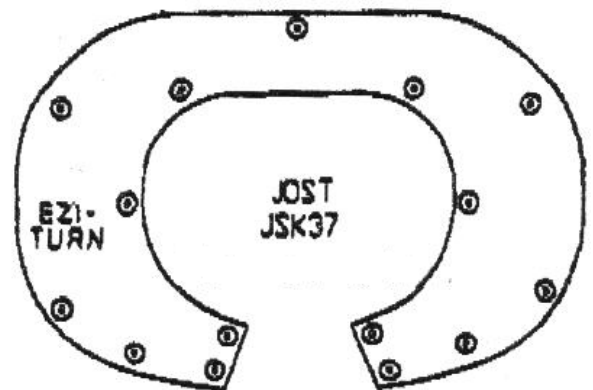

BALLRACES

PART NUMBER	DESCRIPTION
HOL-BR-DR90-1000	30T DOUBLE ROW BALLRACE – UNDRILLED – 90mm HEIGHT
HOL-BR-SR60-1000	16T SINGLE ROW BALLRACE – UNDRILLED – 60mm HEIGHT
HOL-BR-SR60-1000D	16T SINGLE ROW BALLRACE – DRILLED – 60mm HEIGHT

TURNTABLE EZI-TURN KITS

EQP-TT-01
HOLLAND FW 3500

EQP-TT-06
HOLLAND FW351

EQP-TT-05
YORK BIG 'D'

EQP-TT-03
JOST JSK 36 SERIES

EQP-TT-04
JOST JSK 37 SERIES

**ALL EZI TURN KITS ARE SUPPLIED WITH ALL RELEVANT MOUNTING
ACCESSORIES TO COMPLETE FITMENT**

JOST BALLRACES

PART NUMBER	DESCRIPTION	DIMENSIONS
JSB-HE-18-1000	90mm HIGH SINGLE ROW BALLRACE	1008mm x 90mm
JSB-KDL-900-6	56mm HIGH LOW PROFILE BALLRACE	1050mm x 56mm
JSB-SO-1000-24	90mm HIGH SINGLE ROW BALLRACE	1000mm x 90mm