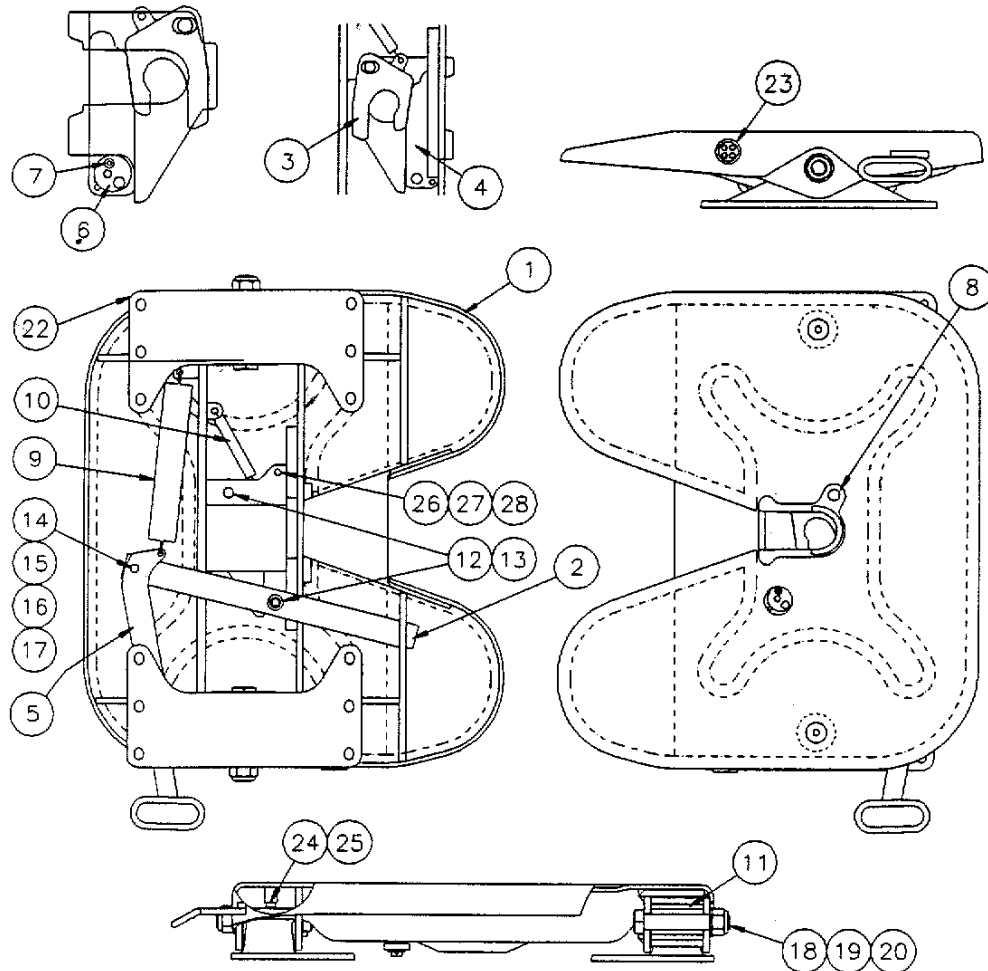

YORK 'Q' COUPLER

ITEM	PART NUMBER	DESCRIPTION	ITEM	PART NUMBER	DESCRIPTION
2	YRK-896020	OPERATING LEVER	22	YRK-896040/180	FOOT – BOLT ON 180mm
3	YRK-896021	LOCK JAW		YRK-896040/210	FOOT – BOLT ON 210mm
4	YRK-896022	WEDGE (PRE 1998)		YRK-896061/160	FOOT – BOLT ON 160mm
	YRK-896122	WEDGE (ADJUSTER ROD)		YRK-896061/180	FOOT – BOLT ON 180mm
5	YRK-896023	HANDLE		YRK-896061/210	FOOT – BOLT ON 210mm
6	YRK-896024	CAM ADJUSTER		YRK-896062/160	FOOT – WELD ON 160mm
	YRK-896124	CAM ADJUSTER (ROD)		YRK-896062/180	FOOT – WELD ON 180mm
7	YRK-SH08125020	CAP BOLT (CAM ADJUSTER)		YRK-896062/210	FOOT – WELD ON 210mm
8	YRK-896026	HOOK PIN	24	YRK-896049	HANDLE PLUNGER
9	YRK-896039	MAIN SPRING – DUAL	25	YRK-896050	COMPRESSION SPRING
10	YRK-500480	SPRING – LOCK JAW	26	YRK-SHM12175025	CAP BOLT – M12 x 25mm
11	YRK-896027	PIVOT BUSH	27	YRK-HNM12175	HEX NUT – M12
12	YRK-FW020	FLAT WASHER – 20mm	28	YRK-SWM12	SPRING WASHER – M12
13	YRK-SP5/30	SPLIT PIN – 5mm X 30mm	29	YRK-896045	90dg GREASE NIPPLE
14	YRK-	HEX BOLT – M16 X 50mm	30	YRK-896046	OLIVE – 5mm
15	HBM16200050	FLAT WASHER – M16	31	YRK-896044	COMPRESSION NUT
16	YRK-FW016	CASTLEATED NUT – M16	32	YRK-896043/20	GREASER NUT
17	YRK-CNM16200	SPLIT PIN – 3mm X 25mm	33	YRK-896043-36	LONG COMPRESSION NUT
18	YRK-SP3/25	PIVOT BOLT – M30	34	YRK-896057/1130	NYLON TUBE – 5MM
19	YRK-896030	NYLOC NUT – M30	35	YRK-896060	REPAIR KIT (3,4,8,9,10,13,17)
20	YRL-LNM30	DISC LOCK WASHER – M30	36	YRK-896125	ADJUSTER ROD ASSEMBLY
	YRK-DLWM30			YRK-CSM08125030	SOCKET HEAD SCREW