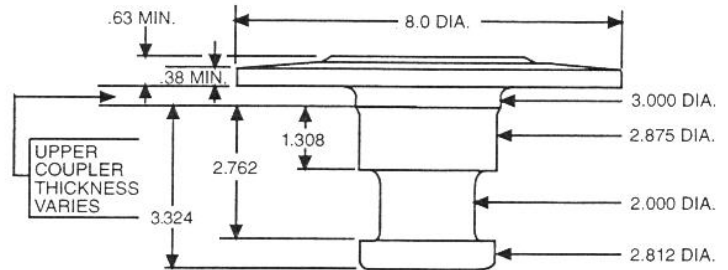

KING PINS

HOLLAND DE-MOUNTABLES

PART NUMBER	DESCRIPTION
HOL-KP-62818	50mm KING PIN C/W HOUSING SUIT 8mm SKID PLATE
HOL-KP-62018	50mm KING PIN C/W HOUSING SUIT 10mm SKID PLATE
HOL-KP-62218	50mm KING PIN C/W HOUSING SUIT 12mm SKID PLATE
HOL-KPBS-0001	50mm KING PIN C/W HOUSING SUIT 16mm SKID PLATE
HOL-KPBS-0002	50mm KING PIN C/W HOUSING SUIT 20mm SKID PLATE
HOL-KP-51050	50mm REPLACEMENT KING PIN ONLY
HOL-RK-33021-8	BOLT SET OF 8 - TO SUIT HOLLAND KING PIN

JOST DE-MOUNTABLES

PART NUMBER	DESCRIPTION
JSK-KZ-1008	50mm KING PIN C/W HOUSING SUIT 8mm SKID PLATE
JSK-KZ-1010	50mm KING PIN C/W HOUSING SUIT 10mm SKID PLATE
JSK-KZ-1012	50mm KING PIN C/W HOUSING SUIT 12mm SKID PLATE
JSK-KZ-1012-01	50mm REPLACEMENT KING PIN ONLY SUIT KZ-1008,1010,1012
JSK-KZE-1012-03	BOLT TO SUIT
JSK-KZ-0908	50mm KING PIN C/W HOUSING SUIT 8mm SKID PLATE
JSK-KZE-0912-01	50mm REPLACEMENT KING PIN ONLY SUIT KZ-0908
JSK-KZE-0912-03	KING PIN BOLT – SUIT KZ-0908
JSK-KZE-0912-05	CONE WASHER – SUIT KZ-0908
JSK-KZE-0912-06	NUT – SUIT KZ-0908

VARIOUS KING PINS

PART NUMBER	DESCRIPTION
HOL-KP-T809-D10	50mm BOLT IN KING PIN ONLY SUIT 10mm SKID PLATE
HOL-KP-T809-D12	50mm BOLT IN KING PIN ONLY SUIT 12mm SKID PLATE
HOL-12FCSK112	2" x 1/2" U.N.F COUNTERSUNK BOLT TO SUIT
HDW-NYF-0500	1/2" NYLOC NUT TO SUIT
HOL-KP-T809-W10	50mm WELD IN KING PIN ONLY SUIT 10mm SKID PLATE
HOL-KP-T809-W12	50mm WELD IN KING PIN ONLY SUIT 12mm SKID PLATE
SXT-11-1650	50mm WELD IN KING PIN ONLY SUIT 16mm SKID PLATE
SXT-11-1651	50mm WELD IN KING PIN ONLY SUIT 20mm SKID PLATE
SXT-11-1656	50mm KING PIN AND NUT TO SUIT FRUEHAUF
FHF-FLA-0080	HOUSING TO SUIT FRUEHAUF KING PIN