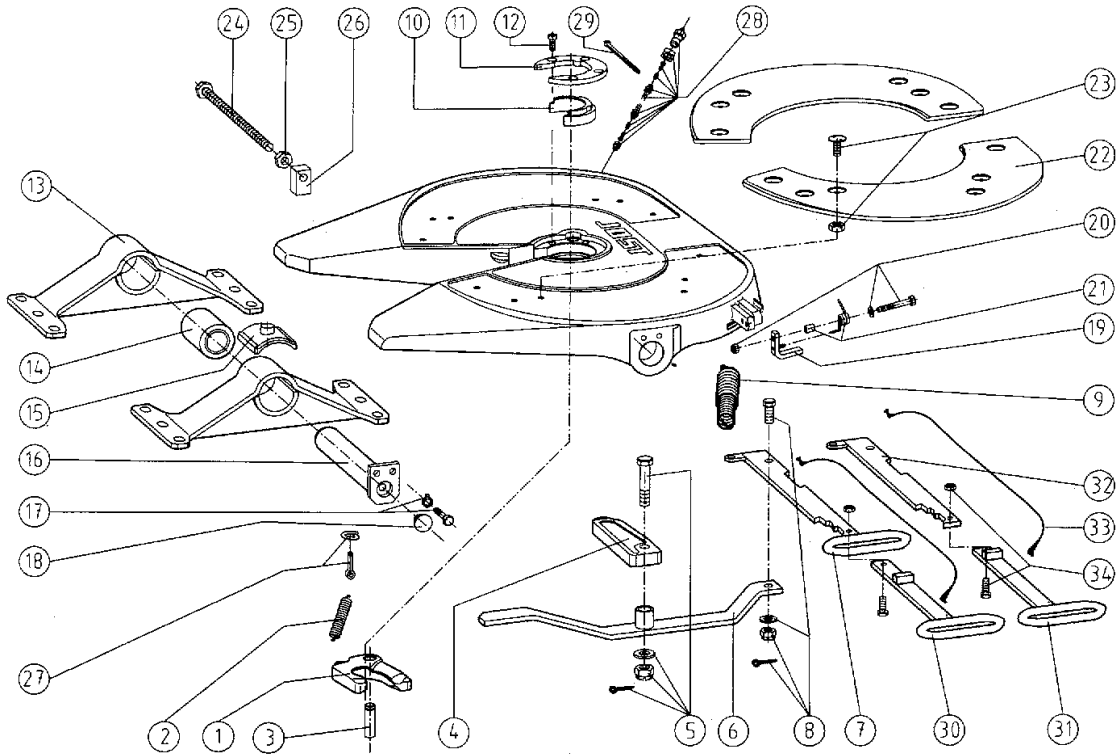

JOST JSK 37EZW SERIES

ITEM	PART NUMBER	DESCRIPTION	ITEM	PART NUMBER	DESCRIPTION
1	JST-SK-1489Z	LOCK JAW	16	JST-SK-3104-05	FOOT PIN
2	JST-SK-847	SPRING – LOCK JAW	17	JST-SK-3121-28	SOCKET HEAD BOLT
3	JST-SK-2106-67	PIN – LOCK JAW	18	JSL-JS-1101-12	PLUG – FOOT PIN
4	JST-SK-3205-06	LOCKING BAR	19	JST-SK-3121-52	LATCH
5	JST-SK-3221-01	BOLT – LOCKING BAR	20	JST-SK-3521-03	BOLT FOR SPRING LATCH
6	JST-SK-3105-18	RELEASE LEVER	21	JST-SK-3121-59	LATCH SPRING WITH SPACER
7	JST-SK-3105-15	RELEASE HANDLE	22A	JST-SK-3105-87R	WEAR PAD – R.H (4 BOLT)
8	JST-SK-1513	HEAD BOLT	22B	JST-SK-3105-87L	WEAR PAD – L.H (4 BOLT)
9	JST-SK-3105-20	DOUBLE TENSION SPRING	22C	JST-SK-3105-129R	WEAR PAD – R.H (6 BOLT)
10	JST-SK-3105-92	NYLON INSERT – WEAR RING	22D	JST-SK-3105-129L	WEAR PAD – L.H (6 BOLT)
11	JST-SK-3105-93	WEAR RING – 4 HOLE	23	JST-SK-3121-062	COUNTERSUNK BOLT
12	JST-SK-3121-55	SOCKET HEAD BOLT	24	JST-SK-3105-97	ADJUSTING SCREW
13A	JST-SK-2904-42	PEDESTAL – BOLT ON (150mm)	25	JST-SK-2121-78	HEXAGON NUT
13B	JST-SK-2904-40	PEDESTAL – BOLT ON (185mm)	26	JST-SK-3205-07	GUIDE PIECE
13C	JST-SK-2920-130X	PEDESTAL – WELD ON (130mm)	27	JST-SK-2122-04	EYE BOLT COMPLETE
13D	JST-SK-2920-150X	PEDESTAL – WELD ON (150mm)	28	JST-SK-3108-02	LUBRICATION TUBE
13E	JST-SK-2920-185X	PEDESTAL – WELD ON (185mm)	29	JST-SK-3121-13	TUBING CLAMP
13F	JST-SK-2920-205X	PEDESTAL – WELD ON (205mm)	31	JST-SK-3105-113	GRIP – EXTENDED HANDLE
13G	JST-SK-2920-235X	PEDESTAL – WELD ON (235mm)	32	JST-SK-3105-115	LOWER EXTENDED HANDLE
13H	JST-SK-2920-255X	PEDESTAL – WELD ON (255mm)	33	JST-SK-3521-02	LATCH CORD COMPLETE
14	JST-SK-2905-20	FOOT BUSH – POLYURETHANE	34	JST-SK-2421-50	SOCKET HEAD BOLT
15	JST-SK-3105-95	COLLAR			

PART NUMBER	ITEM INCLUDED IN KIT	DESCRIPTION
JST-SK-3221-52Z	1,2,3,28	JAW KIT C/W JAW,SPRING,PIN AND GREASE TUBE
JST-SK-3121-60Z	1,2,3,8,10,12,28	JAW,SPRING,PIN,WEAR RING,BOLTS AND GREASE TUBE
JST-SK-3121-061	14,15,16,17,18	FOOT BUSH,PIN,HEAD BOLT AND PLUG
JST-SK-3106-04	22,23	WEAR PAD KIT – 4 BOLT
JST-SK-3106-006	22,23	WEAR PAD KIT – 6 BOLT
JST-SK-3121-52-KIT	19,20,21	LATCH C/W SPRING AND BOLT