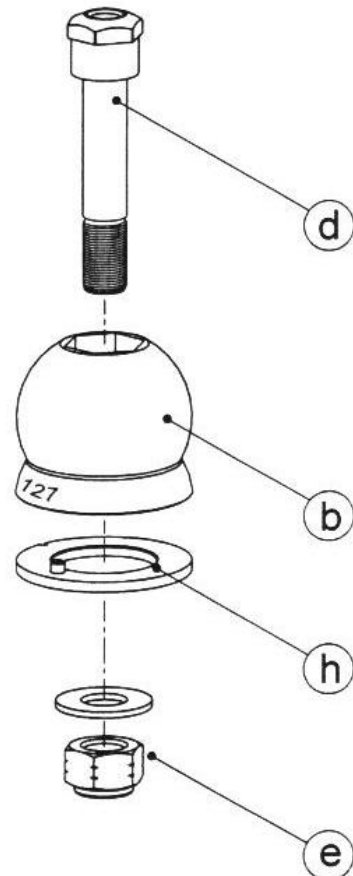

PINTLE HOOKS

PRODUCT	PART NUMBER	DESCRIPTION
	<p>HOL-PH-T60-AOL-8</p>	<p>RIGID TYPE PINTLE HOOK 13600kg CAPACITY 2700kg VERTICAL LOAD</p>
	<p>HOL-PH-16B</p>	<p>RIGID TYPE PINTLE HOOK/ 50mm BALL HITCH 7200kg MAX.CAPACITY 1360kg VERTICAL LOAD BALL 4540kg CAPACITY</p>
	<p>HOL-PH300</p>	<p>RIGID PINTLE HOOK WITH AIR OPERATED PLUNGER 32660kg CAPACITY 8165kg VERTICAL LOAD</p>
	<p>HOL-DB1385</p>	<p>3" I.D DRAWBAR EYE WITH 4 BOLT MOUNT 27220kg CAPACITY 6800kg VERTICAL LOAD</p>
	<p>HOL-DB610-30S</p>	<p>3" I.D DRAWBAR ASSEMBLY WITH SWIVEL 20450kg CAPACITY 4090kg VERTICAL LOAD</p>

127 BARTLETT BALL

BAR-BC59AX - TRAILER KIT
(ITEMS A,J,K)

BAR-BC59DX - TRUCK KIT
(ITEMS B,C,D,E,F,G,H,I)

MAXIMUM A.T.M 24,000kg
RIGID DRAWBAR TRAILER

D-VALUE 155KN
HINGED DRAWBAR

ITEM	PART NUMBER	DESCRIPTION
A	BAR-BC59-1X	TRAILER HOOD
B	BAR-BC59-2X	5" BALL - HARDENED CAST
C	BAR-BC59-3	GREASE CAP
D	BAR-BC59-4	MAIN BOLT
E	BAR-BC59-3-5	NYLOC NUT AND WASHER
F	BAR-BC59-6	CLAMPING BOLT
G	BAR-BC59-7	COMPRESSION SPRING
H	BAR-BC59-8	LOCATING RING
I	BAR-BC59-9	SAFETY SPRING
J	BAR-BC59-10	MOUNTING BOLT
K	BAR-BC59-11	MOUNTING BOLT

95 BALL COUPLING

BAR-BC375AX - TRAILER KIT
(ITEMS A,I,J)

BAR-BC375DX - TRUCK KIT
(ITEMS B,C,D,E,F,G,H)

MAXIMUM A.T.M 7000kg
RIGID DRAWBAR TRAILER

D-VALUE 70KN
HINGED DRAWBAR TRAILER

ITEM	PART NUMBER	DESCRIPTION
A	BAR-BC375-1X	TRAILER HOOD – ALLOY STEEL
B	BAR-BC375-2X	BALL – CAST IRON
C	BAR-BC375-3	GREASE CAP
D	BAR-BC375-4	MAIN BOLT
E	BAR-BC5-3-5	NYLOC NUT
F	BAR-BC375-6	CLAMPING BOLT
G	BAR-BC375-7	COMPRESSION SPRING
H	BAR-BC375-9	SAFETY SPRING
I	BAR-BC375-10	MOUNTING BOLT
J	BAR-BC375-11	MOUNTING BOLT